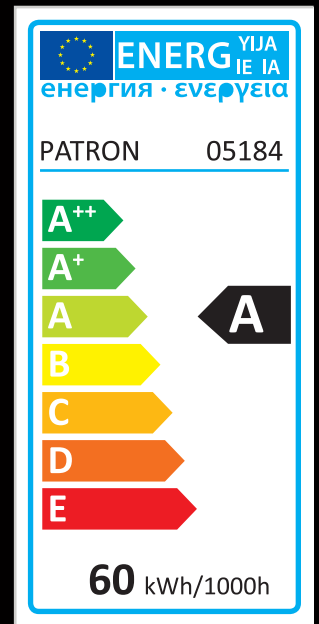

PATRON

STANDARD CLEAR BULB

05184

60W

230V

A55

B22d

1000

Scan me

www.patronbulbs.com

Manufactured in PRC

55mm

Strada Ștefan cel Mare 2/20,
Strășeni, Moldova

Strada Alexandru Ghica 148,
Alexandria, Romania

www.patronbulbs.com