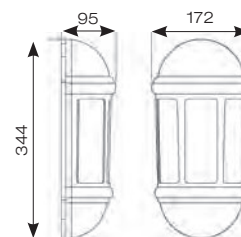

Latina Half Lantern

- Contemporary IP65 half lantern and resistant to corrosion suitable for commercial and residential applications
- Textured polycarbonate finish and tinted lens
- LED light bar for uniform light output
- PIR option for convenience and security. Incorporates manual override option
- Colour matching PIR lens cover ensures discreet appearance
- Non-dimmable

PIR

Max 8 metres
5 seconds to 8 minutes
2 - 2000 LUX -
Photocell Off

Black

White - PIR

INPUT	HERTZ	TEMP	LIFETIME (HRS)	CRI	SDCM	BEAM ANGLE	CLASS	IP	IK
230V	50/60Hz	-10 to 40°C	L70 56,000	Ra 80	6	110°	2	IP65	IK08