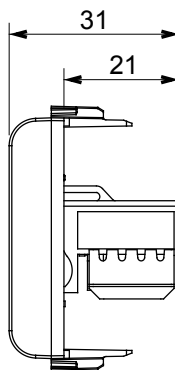

Product Data Sheet

GW12423

CHORUSMART - Domestic range

Wide range of control devices, sockets for power supply (conforming to national and international standards) signal pick-up, climate control, comfort management, technical alarm signalling and emergency lighting management. The ChoruSmart modular devices are available in five colours, glossy white, satin white, natural beige, satin black and lacquered titanium and in various sizes from 1/2, 1, 2 and 3 modules. Thanks to the mounting supports for rectangular, square and round boxes, endless combinations can be created with the ChoruSmart range of plates.

Category	Data socket	Description	RJ45
Colour	Satin black	Use category	6
Cables	UTP	Connection	Toolless
Number pairs	4	Standard	EN 60603-7-4
No. modules	1	Electrocod	3722
Material	Technopolymer		

DIMENSIONAL