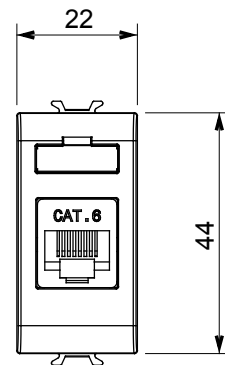

Product Data Sheet

GW12423

CHORUSMART - Domestic range

Wide range of control devices, sockets for power supply (conforming to national and international standards) signal pick-up, climate control, comfort management, technical alarm signalling and emergency lighting management. The ChoruSmart modular devices are available in five colours, glossy white, satin white, natural beige, satin black and lacquered titanium and in various sizes from 1/2, 1, 2 and 3 modules. Thanks to the mounting supports for rectangular, square and round boxes, endless combinations can be created with the ChoruSmart range of plates.

Category	Data socket	Description	RJ45
Colour	Satin black	Use category	6
Cables	UTP	Connection	Toolless
Number pairs	4	Standard	EN 60603-7-4
No. modules	1	Electrocod	3722
Material	Technopolymer		

DIMENSIONAL