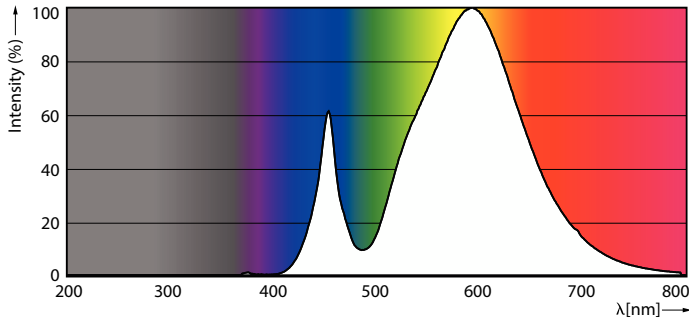

CorePro - LED HID SON-T

Photometric data

Spectral Power Distribution Colour - TForce Core LED road 17W 730 E27 MV