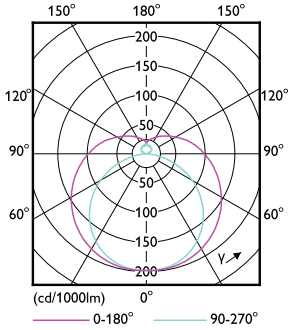

MASTER LEDtube InstantFit HF T5

Photometric data

Light Distribution Diagram - MAS LEDtube HF 1500mm UO 36W 865 T5