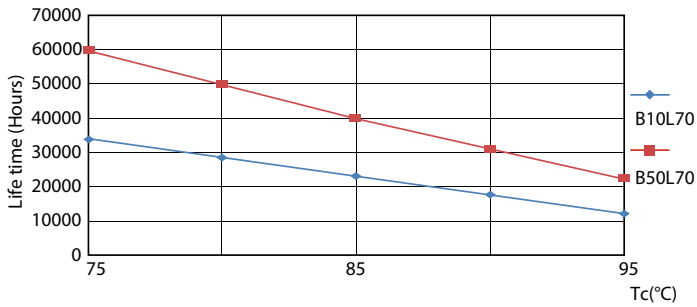

Life Expectancy Diagram - MAS LEDtube HF 1500mm UO 36W 865 T5

Life Expectancy Diagram - MAS LEDtube HF 1500mm UO 36W 865 T5