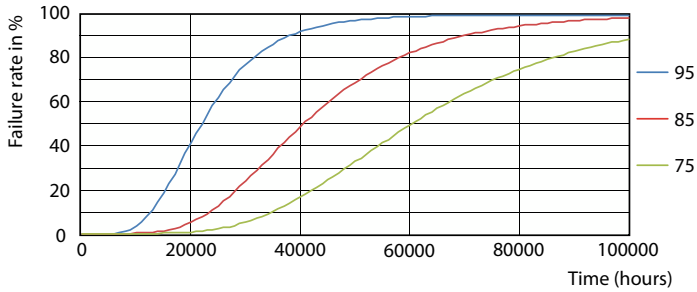

MASTER LEDtube InstantFit HF T5

Photometric data

Lifetime

Lumen Maintenance Diagram - MAS LEDtube HF 1500mm UO 36W 865 T5