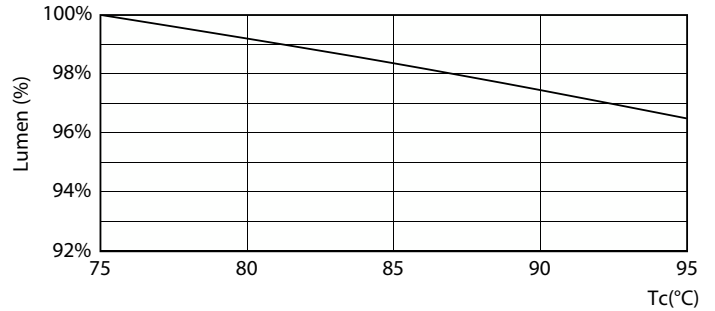

Lumen Maintenance Diagram - MAS LEDtube HF 1500mm UO 36W 865 T5