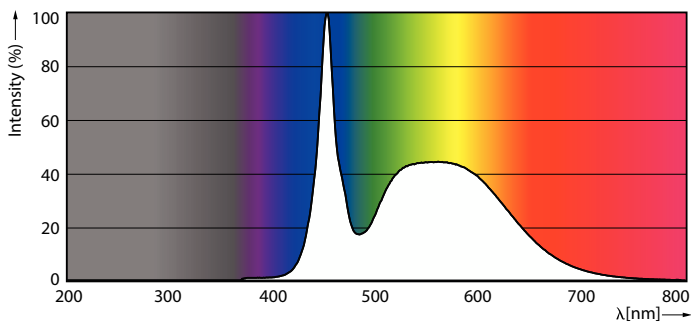

Photometric data

Spectral Power Distribution Colour - MAS LEDtube HF 1500mm UO 36W 865 T5