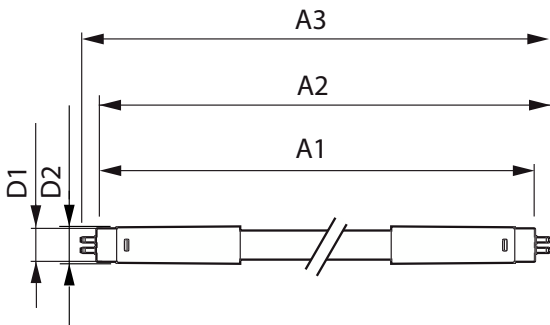

MASTER LEDtube InstantFit HF T5

Bulb Material	Glass
Product Length	1,500 mm
Bulb Shape	Tube, double-ended
Approval and Application	
Energy Saving Product	Yes
Approval Marks	RoHS compliance TUV CE marking KEMA Keur certificate
Energy Consumption kWh/1000 h	36 kWh
EPREL Registration Number	989,224
CE mark	Yes
EU RoHS compliant	Yes

Product Data

Full product code	871951441909400
Order product name	MAS LEDtube HF 1500mm UO 36W 865 T5
Order code	929003154102
Numerator - Quantity Per Pack	1
Numerator - Packs per outer box	10
Material number (12NC)	929003154102
Net weight	0.170 kg
Full product name	MAS LEDtube HF 1500mm UO 36W 865 T5
EAN/UPC - Case	8719514419100

Dimensional drawing

Product	D1	D2	A1	A2	A3
MAS LEDtube HF 1500mm UO 36W 865 T5	15.5 mm	19 mm	1,449 mm	1,456 mm	1,463 mm