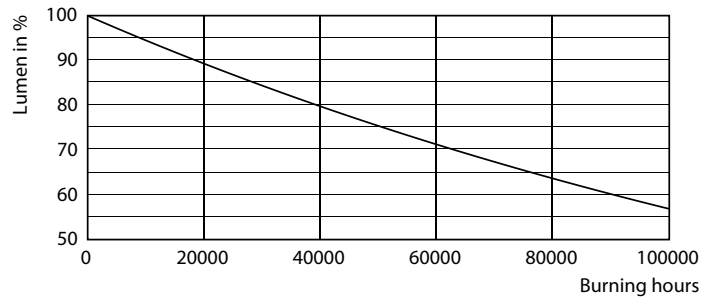

## Lifetime

Life Expectancy Diagram - MAS LEDtube HF 1500mm UO 36W 865 T5

Lumen Maintenance Diagram - MAS LEDtube HF 1500mm UO 36W 865 T5

Life Expectancy Diagram - MAS LEDtube HF 1500mm UO 36W 865 T5

Lumen Maintenance Diagram - MAS LEDtube HF 1500mm UO 36W 865 T5