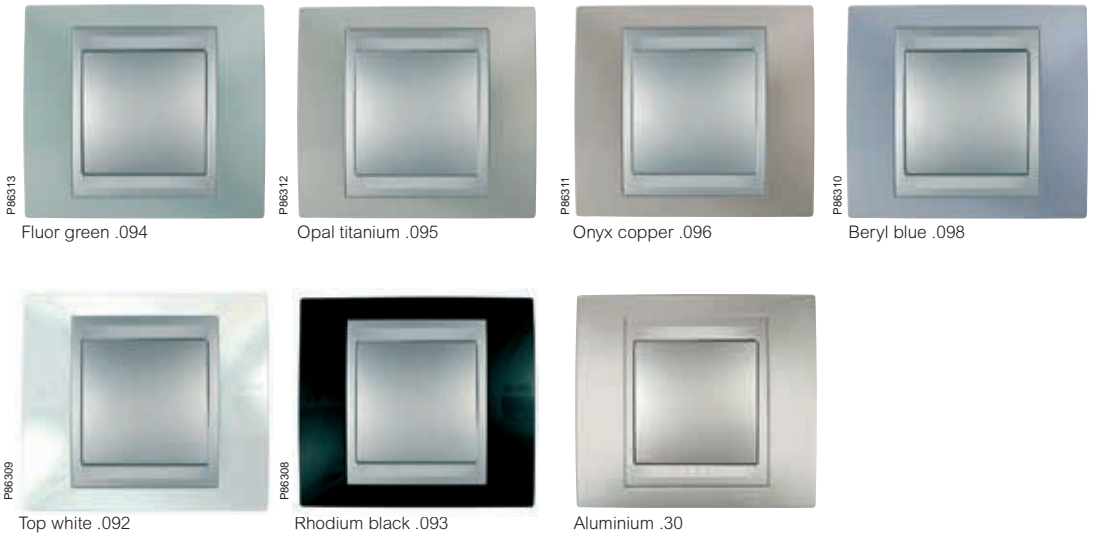

Colour

Fluor green .094

Opal titanium .095

Onyx copper .096

Beryl blue .098

Top white .092

Rhodium black .093

Aluminium .30