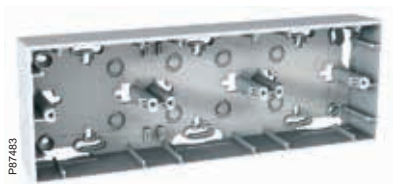

Adaptation to the surrounding space:
The cover frames of Unica Quadro, Unica Colors and Unica Basic can be fitted in whatever way suits the available space best.

Surface CE60 boxes
Surface individual or multiple boxes for vertical or horizontal installations.