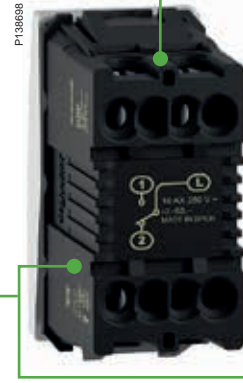

Technical benefits

Switches in detail

Reduce installation time by up to 20%

The overall aim of the new Unica wiring devices is to simplify the installer's job. To achieve this we have worked particularly on all the tiny details of installing our control devices.

Screwless terminals with ergonomics release buttons for 1.5 to 2.5 mm² for rigid and flexible wire.

Safer wiring thanks to the electrical wiring diagram on back engraved by laser (lower risk of incorrect wiring, better visibility at twilight).

Only terminals needed are open.

In both 10 A (grey) and 16 A (black) switches the terminal connection system is by screws.

Installation details, optimal wire stripping lengths and quality marks are clearly marked on the sides of the devices.

No more wiring up indicator lamps: devices with locator/indicator LED lamps do not need an external indicator as it is already built-in.

Low consumption LED lamps:

- no flickering,
- longer lifetime,
- brighter light.

Socket-outlets in detail

Based on our customers' experience as installers, gathered through exhaustive market research, we have developed the fitting and safety features of our socket-outlets to match them to ever stricter productivity and safety requirements.

At the speed of light: Two basic features in the design of the socket make it possible to reduce wiring times substantially. Firstly, the alignment of the terminals makes it possible to cut the wires simultaneously, and secondly sockets are supplied with the terminal screws pre-loosened, eliminating a step in installation.

Childproof: Sockets are fitted with shutters to prevent children inserting foreign bodies in them. These shuttering units are covered with plastic to avoid any damages.