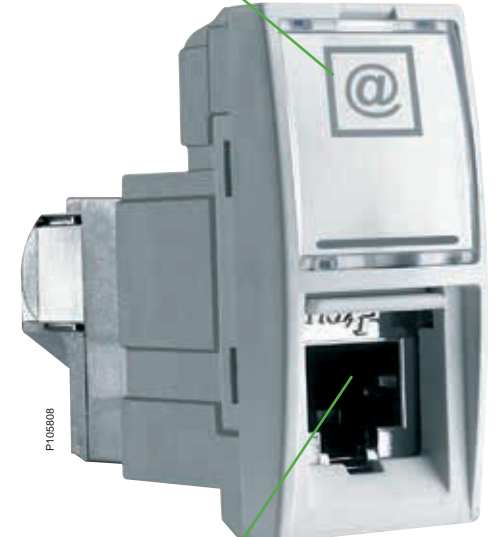

P105909

Dust-protection shutter

Electronic inserts in detail

New microelectronics-based technological solutions that allow you to install latest-generation electronic functions with the same ease and simplicity as with an electro-mechanical mechanism.