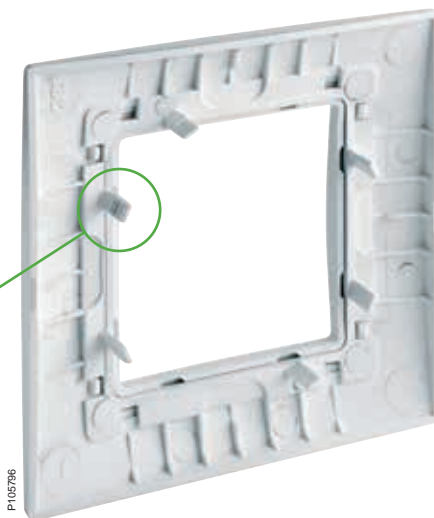

P105683
Long fixed claws

P105815

P105792

Always straight:
Easier to align, with a straight supporting surface that makes it easy to use a level.

No sharp edges:
Manufactured in zamak, the fixing frame is rugged and corrosion resistant. As it is not die-cut, there are no sharp edges.

Easy to fit:
The mounting points and symmetric geometry of the frame assure the possibility to fix horizontally or vertically.

Aesthetics in detail

The final look of an installation does not depend just on the colour and design of the visible parts. It is also essential that all the parts of a light point go together, that they suit the space in which they are fitted and that they are durable. With Unica all this, and more, is possible.

P105795, P105796

P105794

P105796

P105797

Perfectly fitted cover frames
The cover frames snap onto the box at four points by means of ratchet-type anchor-pins permitting:

- Precise fixing against irregular walls.
- No hold-ups even though the box stands 0.75 mm out of the wall or is recessed 2.25 mm.