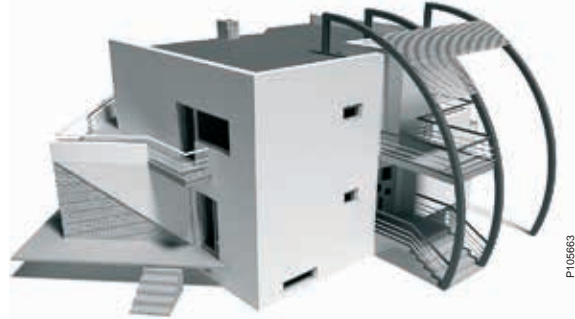

P105683

Living-room

- Weekly programmable thermostat**
Have your home at the right temperature every time. Saves energy – and keeps you comfortable!
- Weekly programmable timer**
Will save an unexpected amount of energy and prolong the lifetime of your entertainment system.
- Loudspeaker socket**
Enjoy the access of your sound system at every point.
- Weather station**
Making decisions easier while chasing kids into the right clothes
- Roller-blind (and/or curtain) switch**
Lights out for movie time, or good morning sunshine?
Done in a few seconds.
- Switch with indicator lamp**
Signals that a light is on at the terrace.