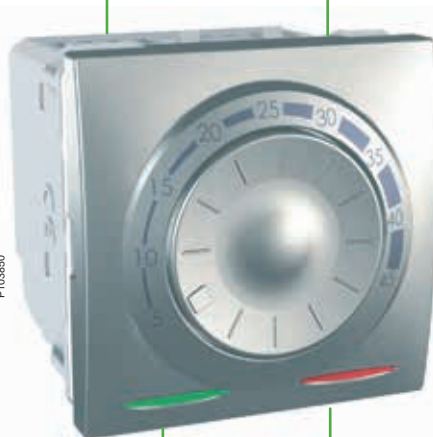

P105890

Vanguard technology
Gradual function and totally silent operation thanks to the use of transistor technology.

More features, same depth
Electronic inserts have a larger number of terminals than traditional inserts, so there fore they need more cables. This makes the depth of the device a decisive factor in the ease of installation.

Do less to achieve more
Without adding a single cable, a lighting controller can replace a conventional switch, making them quick and easy to retrofit.