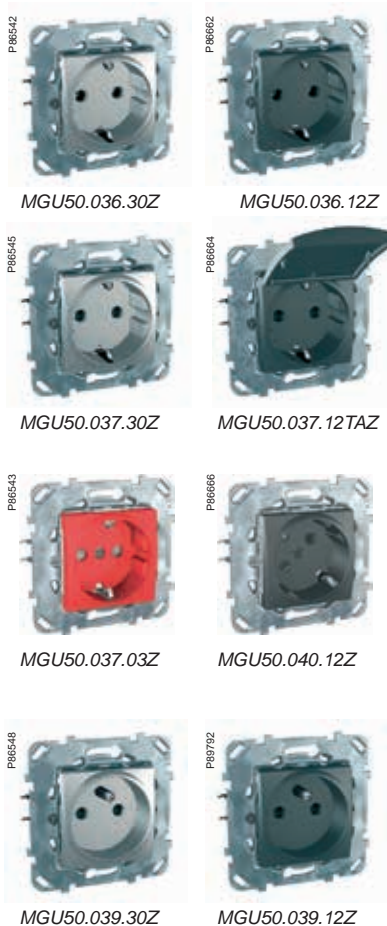

Socket-outlets

German socket-outlets

16 A – 2P + E, screw terminals

Colour	2 modules
■ aluminium	MGU50.036.30Z
■ graphite	MGU50.036.12Z

Side earth

16 A – 2P + E, shuttered, screw terminals

Colour	2 modules	16 A – 2P + E, shuttered, screw terminals, hinged flap
■ aluminium	MGU50.037.30Z	■ 2 modules MGU50.037.30TAZ
■ graphite	MGU50.037.12Z	MGU50.037.12TAZ
■ red	MGU50.037.03Z	

Side earth

16 A – 45° 2P + E, shuttered, screw terminals

Colour	2 modules
■ aluminium	MGU50.040.30Z
■ graphite	MGU50.040.12Z

Side earth

French socket-outlets

16 A – 2P + E, shuttered, screw terminals

Colour	2 modules
■ aluminium	MGU50.039.30Z
■ graphite	MGU50.039.12Z
■ red	MGU50.039.03Z

Pin earth