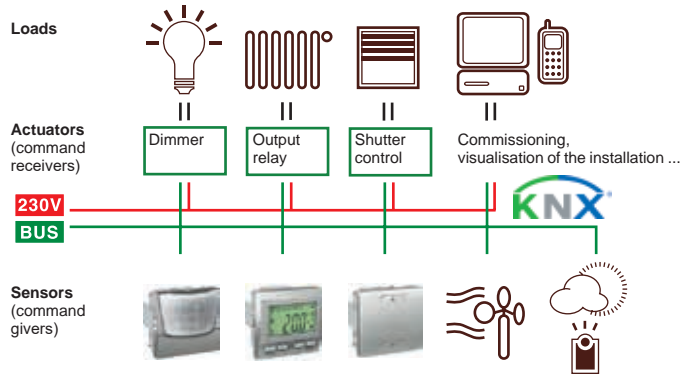

The following Unica control devices have to be connected to KNX bus line.

The KNX bus line is laid in parallel to the 230 V power supply.

When Unica sensor is activated (for example, a push-button), an actuator (e.g. the roller shutter control) will carry out all the switching commands required.

Introduction

Controls

Push-buttons