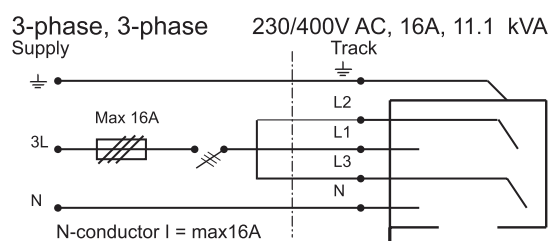

LED Spot Performer 3C Compact

Item Code	CCT	kg
541001054000	3000K	0.74Kg
541001053900	3000K	0.74Kg
541001053800	4000K	0.74Kg
541001053700	4000K	0.74Kg
541001053600	3000K	0.94Kg
541001053500	3000K	0.94Kg
541001053400	4000K	0.94Kg
541001053300	4000K	0.94Kg
541001053200	3000K	0.74Kg
541001052700	3000K	0.74Kg
541001053100	4000K	0.74Kg
541001053000	4000K	0.74Kg
541001052900	3000K	0.94Kg
541001052800	3000K	0.94Kg
541001052500	4000K	0.94Kg
541001052600	4000K	0.94Kg

Model Name	Ø (mm)	L (mm)	H (mm)	Rated Voltage	Frequency	Rated Power
LED SP-TR-C-P 25W	85	200	276	220-240V~	50/60Hz	25W
LED SP-TR-C-P 35W	100	200	276	220-240V~	50/60Hz	35W

GA69

GLOBAL Trac Pro

Caution: Any operation on LED module is forbidden while power-on.