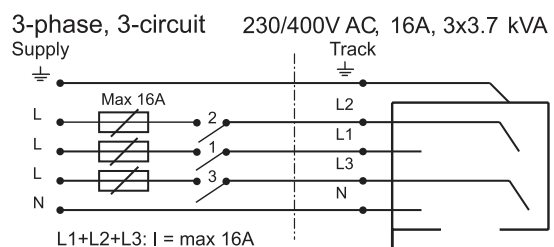

LED Spot Performer 3C Compact

Item Code	CCT	kg
541001054000	3000K	0.74Kg
541001053900	3000K	0.74Kg
541001053800	4000K	0.74Kg
541001053700	4000K	0.74Kg
541001053600	3000K	0.94Kg
541001053500	3000K	0.94Kg
541001053400	4000K	0.94Kg
541001053300	4000K	0.94Kg
541001053200	3000K	0.74Kg
541001052700	3000K	0.74Kg
541001053100	4000K	0.74Kg
541001053000	4000K	0.74Kg
541001052900	3000K	0.94Kg
541001052800	3000K	0.94Kg
541001052500	4000K	0.94Kg
541001052600	4000K	0.94Kg

Model Name	Ø (mm)	L (mm)	H (mm)	Rated Voltage	Frequency	Rated Power
LED SP-TR-C-P 25W	85	200	276	220-240V~	50/60Hz	25W
LED SP-TR-C-P 35W	100	200	276	220-240V~	50/60Hz	35W

GA69

GLOBAL Trac Pro

Caution: Any operation on LED module is forbidden while power-on.