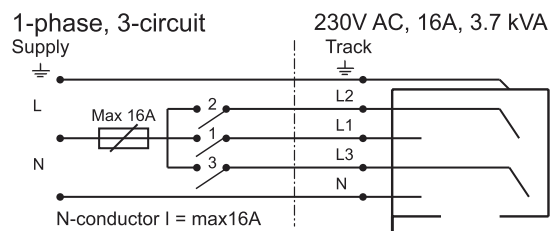

LED Spot Performer 3C Compact

Item Code	CCT	kg
541001054000	3000K	0.74Kg
541001053900	3000K	0.74Kg
541001053800	4000K	0.74Kg
541001053700	4000K	0.74Kg
541001053600	3000K	0.94Kg
541001053500	3000K	0.94Kg
541001053400	4000K	0.94Kg
541001053300	4000K	0.94Kg
541001053200	3000K	0.74Kg
541001052700	3000K	0.74Kg
541001053100	4000K	0.74Kg
541001053000	4000K	0.74Kg
541001052900	3000K	0.94Kg
541001052800	3000K	0.94Kg
541001052500	4000K	0.94Kg
541001052600	4000K	0.94Kg

Model Name	Ø (mm)	L (mm)	H (mm)	Rated Voltage	Frequency	Rated Power
LED SP-TR-C-P 25W	85	200	276	220-240V~	50/60Hz	25W
LED SP-TR-C-P 35W	100	200	276	220-240V~	50/60Hz	35W

GA69

GLOBAL Trac Pro

Caution: Any operation on LED module is forbidden while power-on.