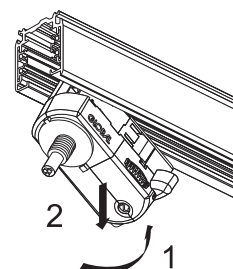

Model Name	Ø (mm)	L (mm)	H (mm)	Rated Voltage	Frequency	Rated Power
LED SP-TR-C-P 25W	85	200	276	220-240V~	50/60Hz	25W
LED SP-TR-C-P 35W	100	200	276	220-240V~	50/60Hz	35W

GA69

GLOBAL Trac Pro

Caution: Any operation on LED module is forbidden while power-on.