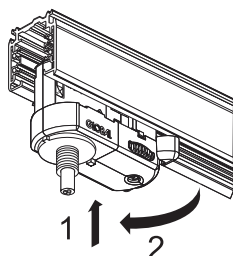

Model Name	Ø (mm)	L (mm)	H (mm)	Rated Voltage	Frequency	Rated Power
LED SP-TR-C-P 25W	85	200	276	220-240V~	50/60Hz	25W
LED SP-TR-C-P 35W	100	200	276	220-240V~	50/60Hz	35W

GA69

GLOBAL Trac Pro

Caution: Any operation on LED module is forbidden while power-on.