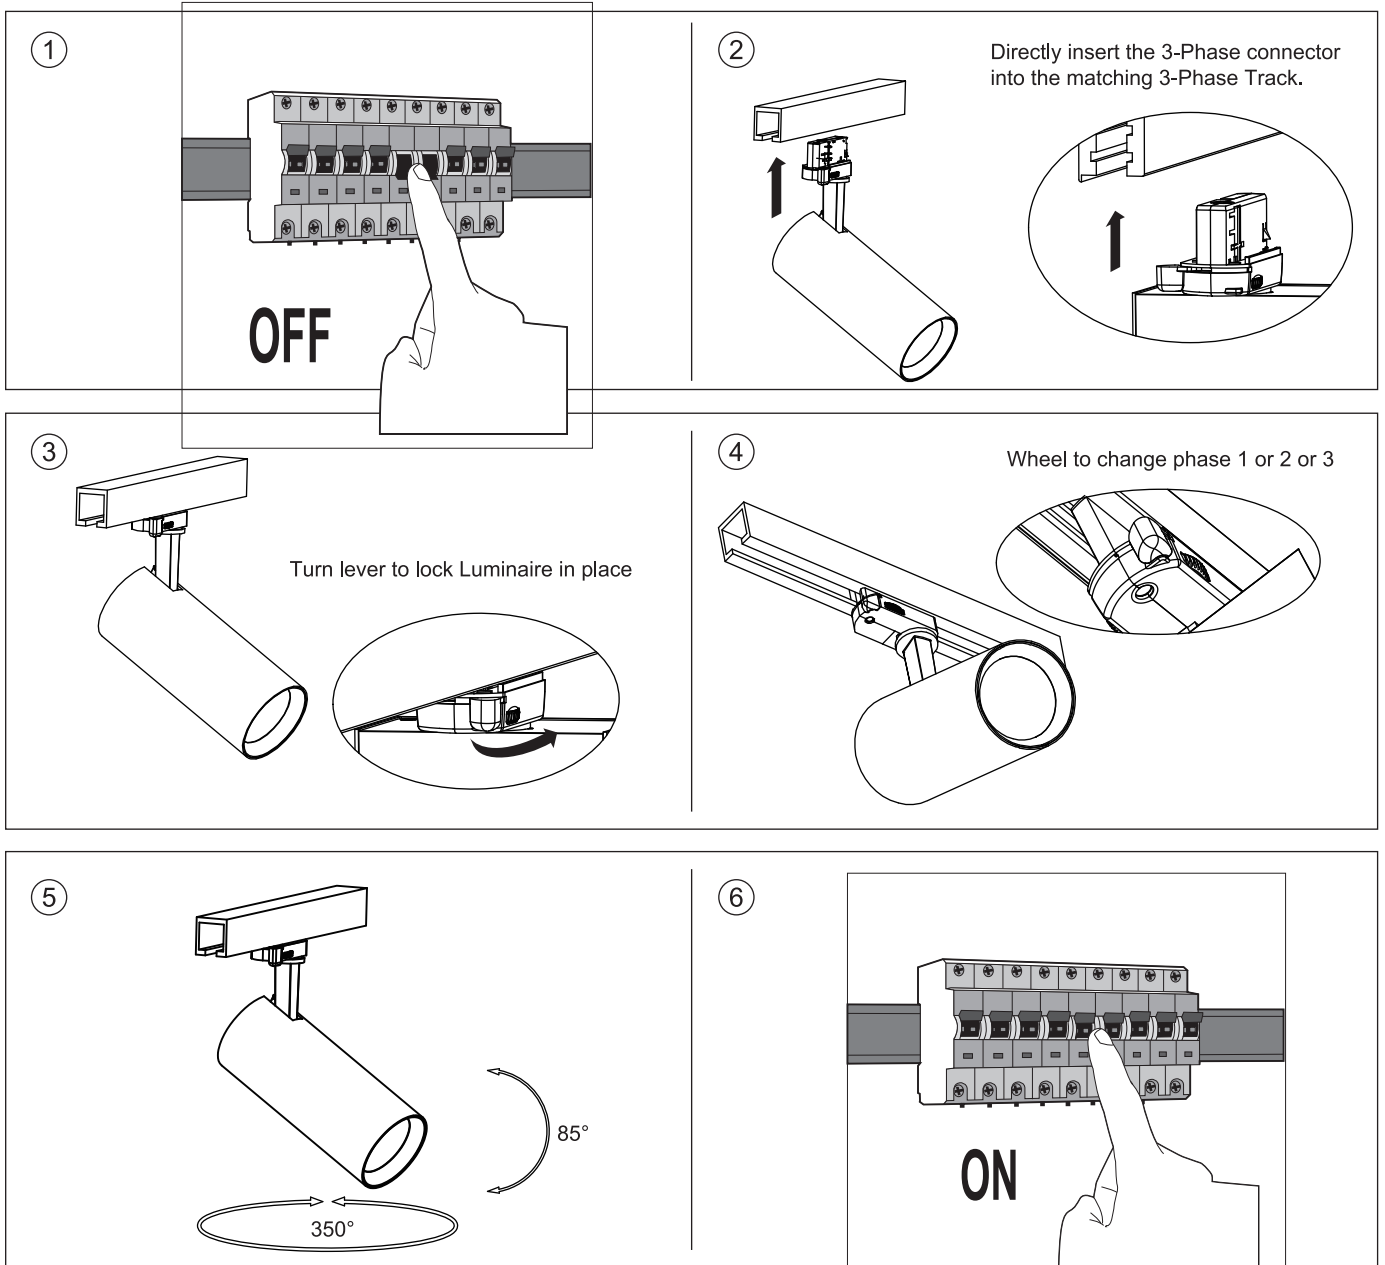

Model Name	Ø (mm)	L (mm)	H (mm)	Rated Voltage	Frequency	Rated Power
LED SP-TR-C-P 25W	85	200	276	220-240V~	50/60Hz	25W
LED SP-TR-C-P 35W	100	200	276	220-240V~	50/60Hz	35W

GA69

GLOBAL Trac Pro

Caution: Any operation on LED module is forbidden while power-on.