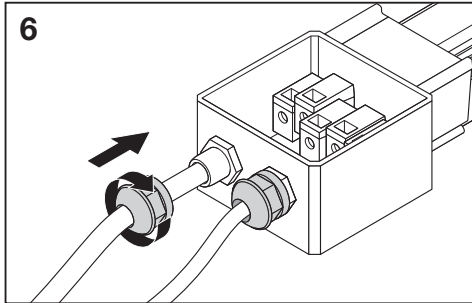

---

**TruSys® FLEX FEED IN BOX**  
**TruSys® FLEX FEED OUT BOX**

---

	EAN	l x w x h [mm]	 kg
TRUSYS FLEX FEED IN BOX 5P WT	4058075781979	272 x 92 x 58	0.6 kg
TRUSYS FLEX FEED IN BOX 8P WT	4058075781993	272 x 92 x 58	0.6 kg
TRUSYS FLEX FEED OUT BOX 5P WT	4058075782013	296 x 92 x 58	0.6 kg
TRUSYS FLEX FEED OUT BOX 8P WT	4058075782037	296 x 92 x 58	0.6 kg