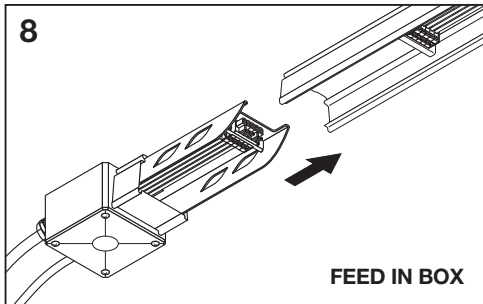

---

**TruSys® FLEX FEED IN BOX**  
**TruSys® FLEX FEED OUT BOX**

---

	EAN	l x w x h [mm]	 kg
TRUSYS FLEX FEED IN BOX 5P WT	4058075781979	272 x 92 x 58	0.6 kg
TRUSYS FLEX FEED IN BOX 8P WT	4058075781993	272 x 92 x 58	0.6 kg
TRUSYS FLEX FEED OUT BOX 5P WT	4058075782013	296 x 92 x 58	0.6 kg
TRUSYS FLEX FEED OUT BOX 8P WT	4058075782037	296 x 92 x 58	0.6 kg