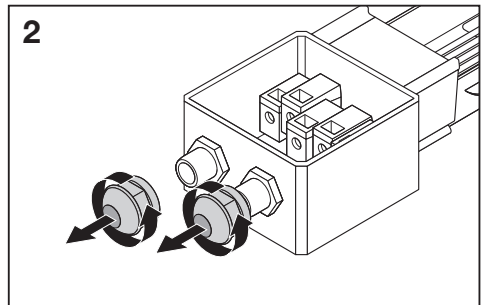

---

**TruSys® FLEX FEED IN BOX**  
**TruSys® FLEX FEED OUT BOX**

---

	EAN	l x w x h [mm]	 kg
TRUSYS FLEX FEED IN BOX 5P WT	4058075781979	272 x 92 x 58	0.6 kg
TRUSYS FLEX FEED IN BOX 8P WT	4058075781993	272 x 92 x 58	0.6 kg
TRUSYS FLEX FEED OUT BOX 5P WT	4058075782013	296 x 92 x 58	0.6 kg
TRUSYS FLEX FEED OUT BOX 8P WT	4058075782037	296 x 92 x 58	0.6 kg