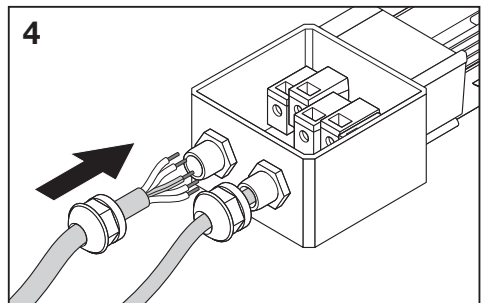

---

**TruSys® FLEX FEED IN BOX**  
**TruSys® FLEX FEED OUT BOX**

---

	EAN	l x w x h [mm]	 kg
TRUSYS FLEX FEED IN BOX 5P WT	4058075781979	272 x 92 x 58	0.6 kg
TRUSYS FLEX FEED IN BOX 8P WT	4058075781993	272 x 92 x 58	0.6 kg
TRUSYS FLEX FEED OUT BOX 5P WT	4058075782013	296 x 92 x 58	0.6 kg
TRUSYS FLEX FEED OUT BOX 8P WT	4058075782037	296 x 92 x 58	0.6 kg