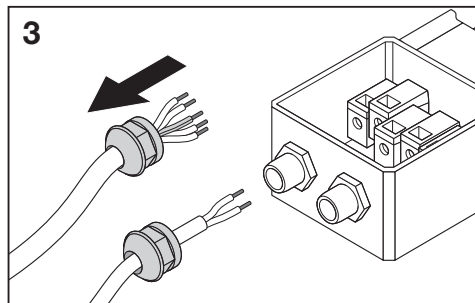

---

**TruSys® FLEX FEED IN BOX**  
**TruSys® FLEX FEED OUT BOX**

---

	EAN	l x w x h [mm]	 kg
TRUSYS FLEX FEED IN BOX 5P WT	4058075781979	272 x 92 x 58	0.6 kg
TRUSYS FLEX FEED IN BOX 8P WT	4058075781993	272 x 92 x 58	0.6 kg
TRUSYS FLEX FEED OUT BOX 5P WT	4058075782013	296 x 92 x 58	0.6 kg
TRUSYS FLEX FEED OUT BOX 8P WT	4058075782037	296 x 92 x 58	0.6 kg