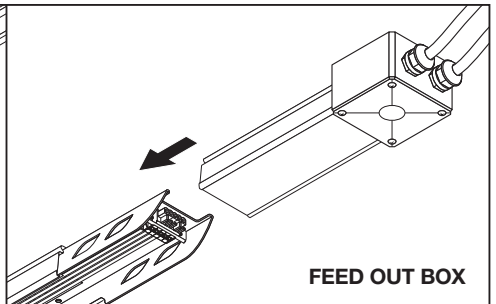

---

**TruSys® FLEX FEED IN BOX**  
**TruSys® FLEX FEED OUT BOX**

---

	EAN	l x w x h [mm]	 kg
TRUSYS FLEX FEED IN BOX 5P WT	4058075781979	272 x 92 x 58	0.6 kg
TRUSYS FLEX FEED IN BOX 8P WT	4058075781993	272 x 92 x 58	0.6 kg
TRUSYS FLEX FEED OUT BOX 5P WT	4058075782013	296 x 92 x 58	0.6 kg
TRUSYS FLEX FEED OUT BOX 8P WT	4058075782037	296 x 92 x 58	0.6 kg