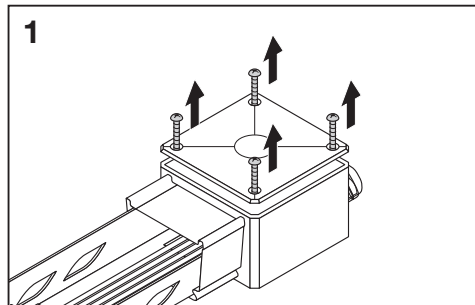

---

**TruSys® FLEX FEED IN BOX**  
**TruSys® FLEX FEED OUT BOX**

---

	EAN	l x w x h [mm]	 kg
TRUSYS FLEX FEED IN BOX 5P WT	4058075781979	272 x 92 x 58	0.6 kg
TRUSYS FLEX FEED IN BOX 8P WT	4058075781993	272 x 92 x 58	0.6 kg
TRUSYS FLEX FEED OUT BOX 5P WT	4058075782013	296 x 92 x 58	0.6 kg
TRUSYS FLEX FEED OUT BOX 8P WT	4058075782037	296 x 92 x 58	0.6 kg