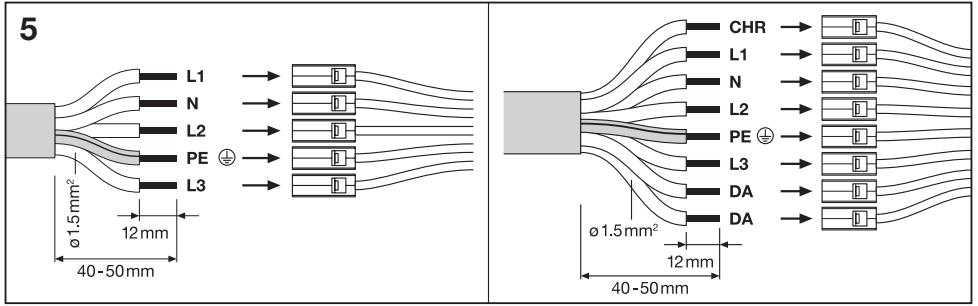

---

**TruSys® FLEX FEED IN BOX**  
**TruSys® FLEX FEED OUT BOX**

---

	EAN	l x w x h [mm]	 kg
TRUSYS FLEX FEED IN BOX 5P WT	4058075781979	272 x 92 x 58	0.6 kg
TRUSYS FLEX FEED IN BOX 8P WT	4058075781993	272 x 92 x 58	0.6 kg
TRUSYS FLEX FEED OUT BOX 5P WT	4058075782013	296 x 92 x 58	0.6 kg
TRUSYS FLEX FEED OUT BOX 8P WT	4058075782037	296 x 92 x 58	0.6 kg