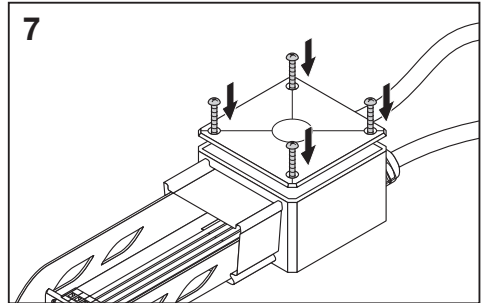

---

**TruSys® FLEX FEED IN BOX**  
**TruSys® FLEX FEED OUT BOX**

---

	EAN	l x w x h [mm]	 kg
TRUSYS FLEX FEED IN BOX 5P WT	4058075781979	272 x 92 x 58	0.6 kg
TRUSYS FLEX FEED IN BOX 8P WT	4058075781993	272 x 92 x 58	0.6 kg
TRUSYS FLEX FEED OUT BOX 5P WT	4058075782013	296 x 92 x 58	0.6 kg
TRUSYS FLEX FEED OUT BOX 8P WT	4058075782037	296 x 92 x 58	0.6 kg