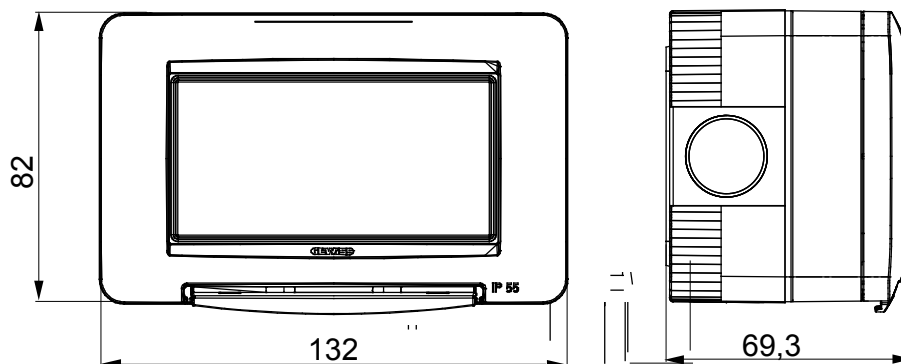

## GW16514

CHORUSMART - Domestic range

A range of tabletop panels, wall boxes and self-supporting wall enclosures suitable for housing ChorusSmart modular devices. Wall boxes and panels, available in black and white, must be completed with ChorusSmart support and One plates. The self-supporting enclosures, available in grey RAL 7035, are characterised in IP40 and IP55 versions: both have pre-cut knockouts, and the watertight version is also provided with a door with a transparent UV membrane. Self-supporting boxes and enclosures are designed to be fitted with an earth terminal.

Description	4 modules	Colour	Grey RAL 7035
No. knockout holes Ø23	8 on sides / 1 on the bottom	Type of knockout holes	Removable with tool
IP degree	IP55	Insulation class	II
Mechanical resistance	IK07	Lid screws	Stainless steel
Torque screws tightening	0.8 Newton/meter	Outer dim. LxHxD (mm)	132x82x69
Glow wire test	650 °C	Thermo-pressure with ball	70 °C
Standard	EN 60670-1	Installation temperature	-25 +60 °C
Electrocod	0212		

### DIMENSIONAL

### TECHNICAL SYMBOLOGY

**IP**

IP55

**IK**

IK07

**GWT**

650 °C

70 °C