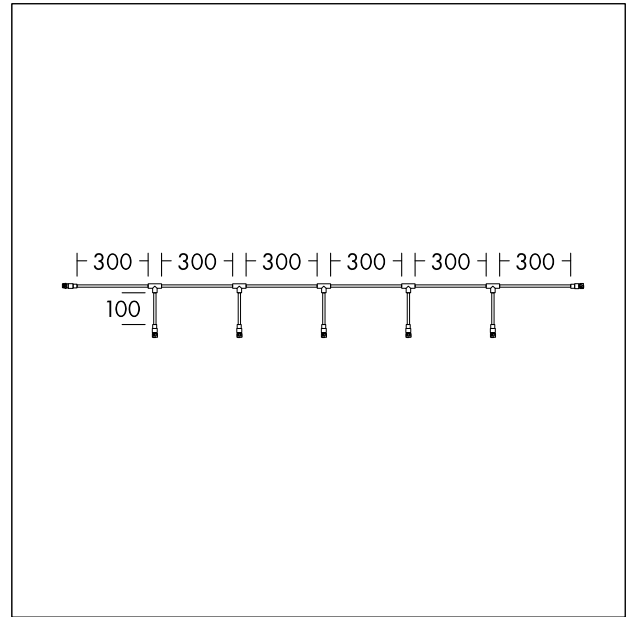

TE_ACC_M_MULTI_CONNECTOR.wmf