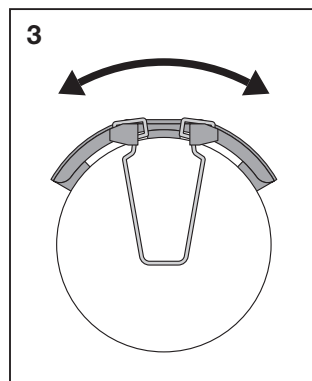

OSRAM HQL LED LAMP SHADES

OSRAM HQL LED
1800/2000lm

OSRAM HQL LED
2700/3000lm

OSRAM HQL LED
3600/4000lm