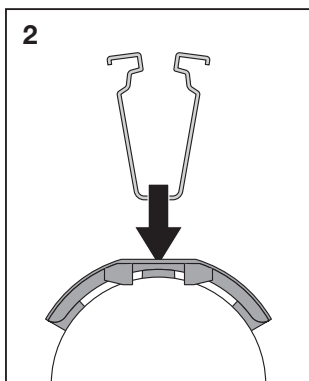

OSRAM HQL LED LAMP SHADES

OSRAM HQL LED
1800/2000lm

OSRAM HQL LED
2700/3000lm

OSRAM HQL LED
3600/4000lm