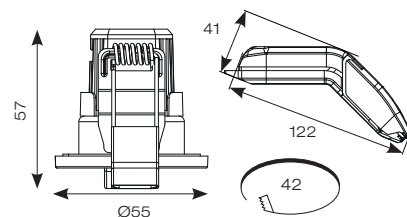

Prism Pro Mini CCT Fire Rated Downlight

- 220-240V IP65 dimmable CCT selectable miniature fire rated performance downlight suitable for residential and hospitality applications
- Ultra slim remote driver with loop-in, loop-out push fit terminals provide an easy and efficient installation
- Can be used as the sole light source or as a complimentary product to Prism Pro / Prism Pro Anti-Glare
- Unique angled LED driver for easy installation through the smaller downlight cut out
- Detachable LED driver for fast fix install
- Low profile design and arched remote driver allows installation into shallow ceiling voids
- Fully tested for 30, 60 and 90 minute ceiling types to meet Part B of Building Regulations
- Fully tested to meet Part C (moisture), Part E (acoustic) and Part L (energy) of Building Regulations

OCTO
Compatible

Powered by
CASAMBI

Easy wiring access

Matt White Bezel fitted as standard

Chrome Trim Bezel Accessory

Satin Chrome Trim Bezel Accessory

Matt Black Trim Bezel Accessory

INPUT	HERTZ	TEMP	LIFETIME (HRS)	CRI	SDCM	BEAM ANGLE	CLASS	IP
220-240V	50/60Hz	-5°C to 25°C	L70 54,000	Ra 80	6	60°	2	IP65

CODE	DESCRIPTION	WATTAGE	CCT	LUMENS	LM/W	UGR	TRADE
APRILEDP/MINI/CCT	CCT Selectable	5W	2700K/3000K/4000K/6000K	450lm (4000K)	90lm (4000K)	29	£25.00

* UGR Value based on (4H - 8H)

CODE (ACCESSORIES)	DESCRIPTION	TRADE
APRILEDP/MINIBZ/BLK	Matt Black Trim Bezel	£2.35
APRILEDP/MINIBZ/CH	Chrome Trim Bezel	£2.35
APRILEDP/MINIBZ/SC	Satin Chrome Trim Bezel	£2.35