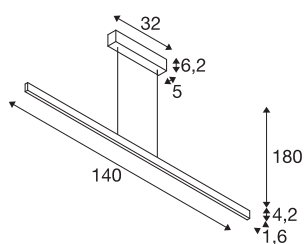

## TECHNISCHE SPECIFICATIES

Art.nr.:	1006188
Aantal verschillende lichtopeningen	2
Primaire nominale spanning	220-240V ~50/60Hz mA/V
Secundaire stroom / secundaire spanning	900mA
Lengte	140 cm
Pendellengte	180 cm
Breedte	1.6 cm
Hoogte	4.2 cm
Nettogewicht	2.068 kg
Brutogewicht	2.896 kg
Veiligheidsklasse	I
Montage	Opbouw
Montagebeschrijving	Plafond
Dimbaar	Ja
Dimtechniek	Fase-afsnijding
Wattage	35 W
Lumen	1810 / 1875 lm
Lichtkleurtemperatuur	2700/3000 Kelvin
Kleur	zwart
CRI	90
BIG WHITE pagina	118

## Lichtbron

916377	 The icon consists of a small square divided into two horizontal sections. The top section contains the letter 'A' and the bottom section contains the letter 'G'. To the right of this square is a larger orange arrow pointing to the right, containing the letter 'F'.
916598	 The icon consists of a small square divided into two horizontal sections. The top section contains the letter 'A' and the bottom section contains the letter 'G'. To the right of this square is a larger orange arrow pointing to the right, containing the letter 'F'.