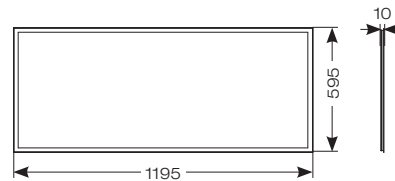

Endurance TPa UGR<19 1200x600 Panel

- LED panel suitable for education, commercial and ancillary area applications
- UGR<19 (unified glare rating) compliant luminaire assisting to eliminate glare for visual comfort
- Cool white, warm white and daylight options
- White anodised aluminium frame for visual compatibility with ceiling grid
- Low glare and even light distribution for multiple applications
- Surface mounting frame option
- Powered by Tridonic
- TPa as standard
- Self-Test Panel Pod and Sensor Pod compatible (see p522 for more information)

Panel Pod
Emergency installed

OCTO
Option
Available

Powered by
CASAMBI

INPUT	HERTZ	TEMP	LIFETIME (HRS)	CRI	SDCM	BEAM ANGLE	CLASS	IP
220-240V	50-60Hz	-20 to 40°C	L80 50,000	Ra 80	6	80°	2	IP20

CODE	DESCRIPTION	WATTAGE	CCT	LUMENS	LMW	UGR	TRADE
AERMLED3/120/CW	1200x600 - Cool White	60W	4000K	5800lm	97lm	17	£305.00
AERMLED3/120/WW	1200x600 - Warm White	60W	3000K	5400lm	90lm	17	£305.00
AERMLED3/120/DL	1200x600 - Daylight	60W	6000K	5400lm	90lm	17	£305.00