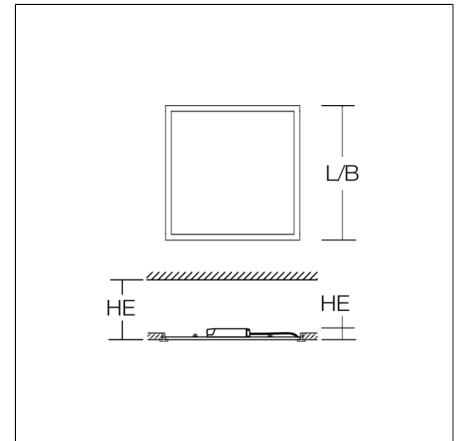

Highly economical recessed luminaire with progressive LED technology. For escape route illumination. Frame made of aluminium, powder-coated. Diffuser: plastic, opal. Lightguide and diffuser made of non-yellowing plastic (PMMA). Lateral light emission (RZB SIDELITE® technology) for homogeneous light distribution. External driver. Self-contained system with automatic self-test. External driver with simple plug-in locking system. Extended connection cable (1.90 m).

Product specifications

Typ of emergency lighting	Self-contained system
Monitoring	Autotest
Battery	LiFePO4
Duration	3 h
Operating mode	maintained power mode
Length L	622 mm
Width B	622 mm
Cut-out length LA	600 mm
Cut-out width BA	600 mm
Installation space height HE	160 mm
Luminaire: recess height HEL	40 mm
Weight	4.36 kg
Light source	LED
Colour temperature	4000 K
Rated luminous flux, mains operation	3600 lm
System power, mains operation	29 W
Rated luminous flux, emergency operation	410 lm
System efficiency	124 lm/W
Glare evaluation UGR (4H 8H)	21,6
Beam angle	112°/121°
Colour rendering index (CRI)	80
Photobiological safety according to EN 62471	Risk group 0
Driver	Converter
Control	on/off
Voltage	220 - 240 V / 50 - 60 Hz
Luminaires on B10A fuse	15
Luminaires on B16A fuse	25
Inrush current / Inrush current duration	16 A / 100 µs
CIE Flux Code / CEN Flux Code	46 79 96 100 100
Type of protection	IP 40
Protection class	I
Impact resistance	IK03
Ambient temperature for maintained power	5 °C ... + 30 °C
Ambient temperature for non-maintained power mode	5 °C ... + 30 °C
Safety marks	Do not cover the recessed luminaire!
Conformity mark	CE, EAC