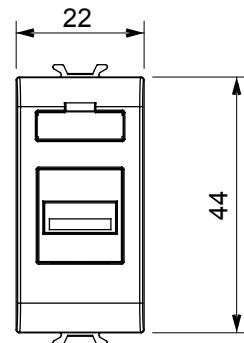

Product Data Sheet

GW15459

CHORUSMART - Domestic range

Wide range of control devices, sockets for power supply (conforming to national and international standards) signal pick-up, climate control, comfort management, technical alarm signalling and emergency lighting management. The ChoruSmart modular devices are available in five colours, glossy white, satin white, natural beige, satin black and lacquered titanium and in various sizes from 1/2, 1, 2 and 3 modules. Thanks to the mounting supports for rectangular, square and round boxes, endless combinations can be created with the ChoruSmart range of plates.

Category	Socket-outlet	Description	USB socket-outlet
Colour	Satin White	No. modules	1
Electrocod	3720	Material	Technopolymer

DIMENSIONAL

STANDARDS/APPROVALS