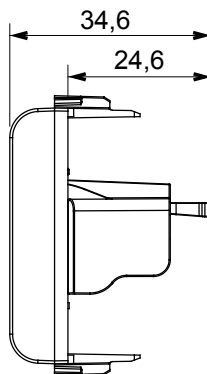

Product Data Sheet

GW15459

CHORUSMART - Domestic range

Wide range of control devices, sockets for power supply (conforming to national and international standards) signal pick-up, climate control, comfort management, technical alarm signalling and emergency lighting management. The ChoruSmart modular devices are available in five colours, glossy white, satin white, natural beige, satin black and lacquered titanium and in various sizes from 1/2, 1, 2 and 3 modules. Thanks to the mounting supports for rectangular, square and round boxes, endless combinations can be created with the ChoruSmart range of plates.

Category	Socket-outlet	Description	USB socket-outlet
Colour	Satin White	No. modules	1
Electrocod	3720	Material	Technopolymer

DIMENSIONAL

STANDARDS/APPROVALS