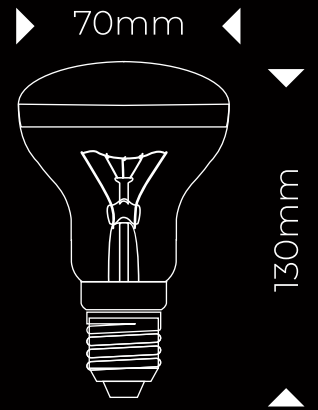

PATRON

REFLECTOR BULB

05425
05415
05426

Manufactured in PRC

E14

R39

1000h

SPECIAL
PURPOSE BULB