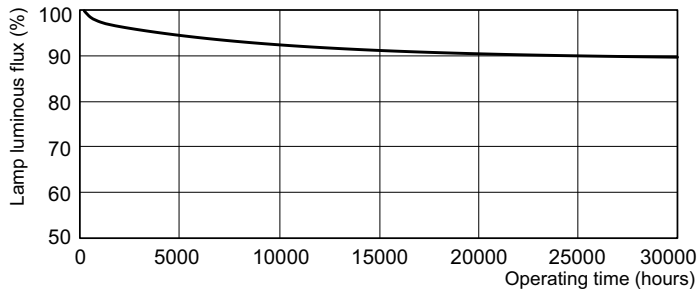

MASTER TL5 High Output

Lifetime

Lumen Maintenance Diagram - MASTER TL5 HO 49W/830 SLV/40