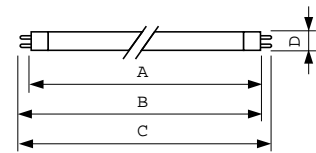

Product data

General Information		Operating and Electrical	
Cap-Base	G5 [G5]	Power Consumption	49.3 W
Features	na [Not Applicable]	Lamp Current (Nom)	0.255 A
Flux measurement reference	Sphere		
Light Technical		Controls and Dimming	
Color Code	830 [CCT of 3000K]	Dimmable	Yes
Luminous Flux	4,375 lumen		
Color Designation	Warm White (WW)	Mechanical and Housing	
Chromaticity Coordinate X (Nom)	0.44	Bulb Shape	T5 [16 mm (T5)]
Chromaticity Coordinate Y (Nom)	0.403		
Correlated Color Temperature (Nom)	3000 K	Approval and Application	
Luminous Efficacy (rated) (Nom)	89 lm/W	Mercury (Hg) Content (Nom)	1.2 mg
Color rendering index (CRI)	82	Energy Consumption kWh/1000 h	50 kWh
		EPREL Registration Number	423,546

Material number (12NC)	927927583055
Full product name	MASTER TL5 HO 49W/830 SLV/40
EAN/UPC - Case	8711500867711

Dimensional drawing

Product	D (max)	A (max)	B (max)	B (min)	C (max)
MASTER TL5 HO 49W/830 SLV/40	17 mm	1,449.0 mm	1,456.1 mm	1,453.7 mm	1,463.2 mm