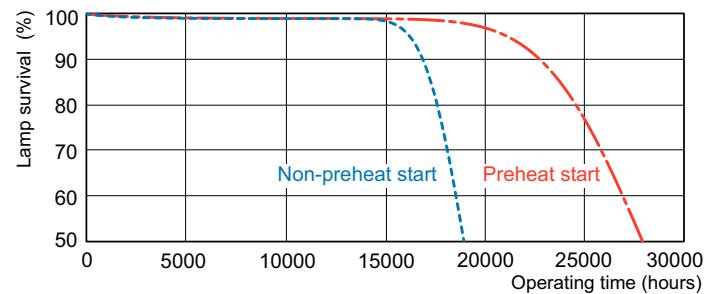

Product data

General Information		Operating and Electrical	
Cap-Base	G5 [G5]	Power Consumption	49.3 W
Features	na [Not Applicable]	Lamp Current (Nom)	0.255 A
Flux measurement reference	Sphere		
Light Technical		Controls and Dimming	
Color Code	830 [CCT of 3000K]	Dimmable	Yes
Luminous Flux	4,375 lumen		
Color Designation	Warm White (WW)	Mechanical and Housing	
Chromaticity Coordinate X (Nom)	0.44	Bulb Shape	T5 [16 mm (T5)]
Chromaticity Coordinate Y (Nom)	0.403		
Correlated Color Temperature (Nom)	3000 K	Approval and Application	
Luminous Efficacy (rated) (Nom)	89 lm/W	Mercury (Hg) Content (Nom)	1.2 mg
Color rendering index (CRI)	82	Energy Consumption kWh/1000 h	50 kWh
		EPREL Registration Number	423,546

Material number (12NC)	927927583055
Full product name	MASTER TL5 HO 49W/830 SLV/40
EAN/UPC - Case	8711500867711

Dimensional drawing

Product	D (max)	A (max)	B (max)	B (min)	C (max)
MASTER TL5 HO 49W/830 SLV/40	17 mm	1,449.0 mm	1,456.1 mm	1,453.7 mm	1,463.2 mm

Photometric data

Spectral Power Distribution Colour - MASTER TL5 HO 49W/830 SLV/40

Lifetime

Life Expectancy Diagram - MASTER TL5 HO 49W/830 SLV/40

Life Expectancy Diagram - MASTER TL5 HO 49W/830 SLV/40

MASTER TL5 High Output