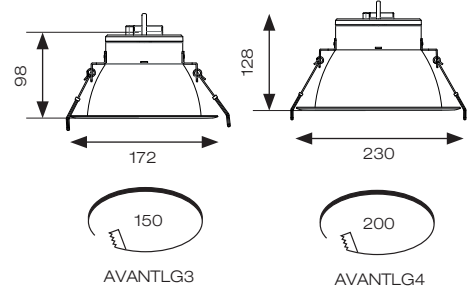

Vantage UGR<19 Downlight

- UGR<19 performance downlight suitable for commercial and education applications
- Deep cut-off angle for glare control and comfort
- UGR<19 (unified glare rating) compliant luminaire assisting to eliminate glare for visual comfort
- Downlight design allows installation into existing hole cut-outs from 150mm to 200mm
- Powered by Tridonic

Powered by **CASAMBI**

INPUT	HERTZ	TEMP	LIFETIME (HRS)	CRI	SDCM	BEAM ANGLE	CLASS	IP
230V	50Hz	-20°C - 25°C	L70 50,000	Ra 90	6	40°	2	20

CODE	DESCRIPTION	WATTAGE	CCT	LUMENS	LM/W	UGR	TRADE
AVANTLG3/CW	Cool White	28W	4000K	2800lm	100lm	10	£79.00
AVANTLG3/WW	Warm White	28W	3000K	2600lm	93lm	10	£79.00
AVANTLG4/CW	Cool White	36W	4000K	3900lm	108lm	14	£110.00
AVANTLG4/WW	Warm White	36W	3000K	3800lm	106lm	14	£110.00