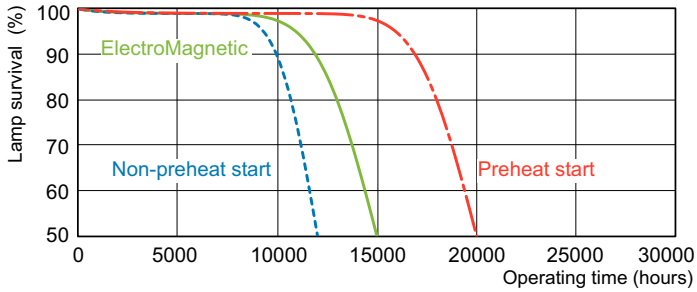

Lifetime

Life Expectancy Diagram - MASTER TL-D Super 80 30W/830 1SL/25