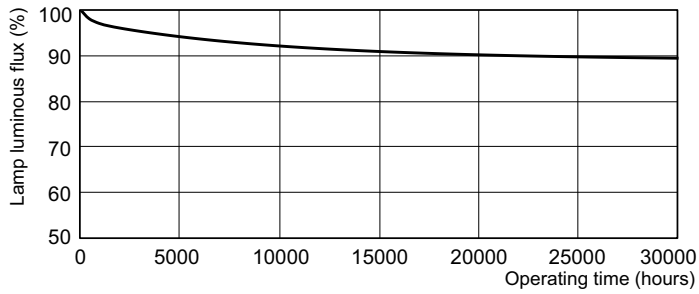

MASTER TL-D Super 80

Lifetime

Lumen Maintenance Diagram - MASTER TL-D Super 80 30W/830 1SL/25