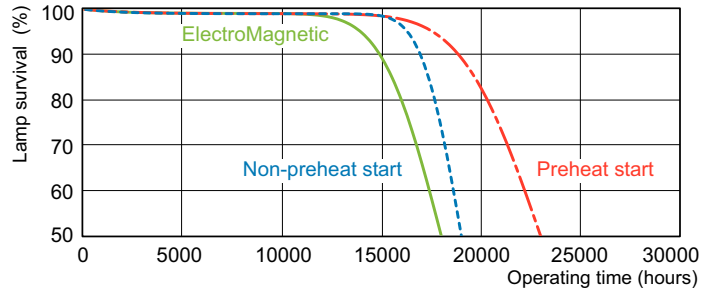

## Photometric data

Spectral Power Distribution Colour - MASTER TL-D Super 80 30W/830 1SL/25

## Lifetime

Life Expectancy Diagram - MASTER TL-D Super 80 30W/830 1SL/25

Life Expectancy Diagram - MASTER TL-D Super 80 30W/830 1SL/25