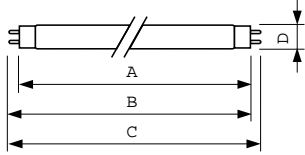

### Product data

General Information		Lamp Current (Nom)	
Cap-Base	G13 [Medium Bi-Pin Fluorescent]		0.360 A
Flux measurement reference	Sphere	Controls and Dimming	
Light Technical		Dimmable	Yes
Color Code	830 [CCT of 3000K]	Mechanical and Housing	
Luminous Flux	2,400 lumen	Bulb Shape	T8 [26 mm (T8)]
Color Designation	Warm White (WW)	Approval and Application	
Chromaticity Coordinate X (Nom)	0.44	Mercury (Hg) Content (Nom)	1.7 mg
Chromaticity Coordinate Y (Nom)	0.403	Energy Consumption kWh/1000 h	31 kWh
Correlated Color Temperature (Nom)	3000 K	EPREL Registration Number	423,372
Luminous Efficacy (rated) (Nom)	80 lm/W	Product Data	
Color rendering index (CRI)	82	Full product code	871150063183140
Operating and Electrical		Order product name	MASTER TL-D Super 80 30W/830 1SL/25
Power Consumption	30.2 W	Order code	927920583023

## Dimensional drawing

Product	D (max)	A (max)	B (max)	B (min)	C (max)
MASTER TL-D Super 80 30W/830 1SL/25	28 mm	894.6 mm	901.7 mm	899.3 mm	908.8 mm