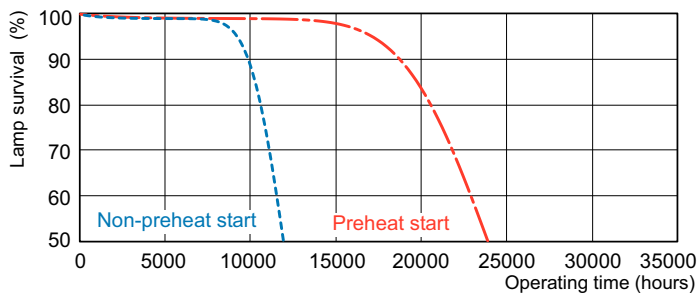

Product data

General Information		Operating and Electrical	
Cap-Base	G5 [G5]	Power Consumption	20.8 W
Features	na [Not Applicable]	Lamp Current (Nom)	0.165 A
Flux measurement reference	Sphere		
Light Technical		Controls and Dimming	
Color Code	830 [CCT of 3000K]	Dimmable	Yes
Luminous Flux	1,900 lumen		
Color Designation	Warm White (WW)	Mechanical and Housing	
Chromaticity Coordinate X (Nom)	0.44	Bulb Shape	T5 [16 mm (T5)]
Chromaticity Coordinate Y (Nom)	0.403		
Correlated Color Temperature (Nom)	3000 K	Approval and Application	
Luminous Efficacy (rated) (Nom)	90 lm/W	Mercury (Hg) Content (Nom)	1.2 mg
Color rendering index (CRI)	82	Energy Consumption kWh/1000 h	21 kWh
		EPREL Registration Number	423,452

Photometric data

Spectral Power Distribution Colour - MASTER TL5 HE 21W/830 SLV/40

Lifetime

Life Expectancy Diagram - MASTER TL5 HE 21W/830 SLV/40

Life Expectancy Diagram - MASTER TL5 HE 21W/830 SLV/40

MASTER TL5 High Efficiency