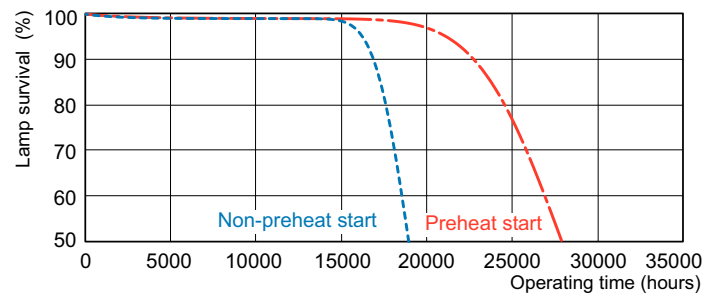

Product data

General Information		Operating and Electrical	
Cap-Base	G5 [G5]	Power Consumption	20.8 W
Features	na [Not Applicable]	Lamp Current (Nom)	0.165 A
Flux measurement reference	Sphere		
Light Technical		Controls and Dimming	
Color Code	830 [CCT of 3000K]	Dimmable	Yes
Luminous Flux	1,900 lumen		
Color Designation	Warm White (WW)	Mechanical and Housing	
Chromaticity Coordinate X (Nom)	0.44	Bulb Shape	T5 [16 mm (T5)]
Chromaticity Coordinate Y (Nom)	0.403		
Correlated Color Temperature (Nom)	3000 K	Approval and Application	
Luminous Efficacy (rated) (Nom)	90 lm/W	Mercury (Hg) Content (Nom)	1.2 mg
Color rendering index (CRI)	82	Energy Consumption kWh/1000 h	21 kWh
		EPREL Registration Number	423,452

Photometric data

Spectral Power Distribution Colour - MASTER TL5 HE 21W/830 SLV/40

Lifetime

Life Expectancy Diagram - MASTER TL5 HE 21W/830 SLV/40

Life Expectancy Diagram - MASTER TL5 HE 21W/830 SLV/40

MASTER TL5 High Efficiency