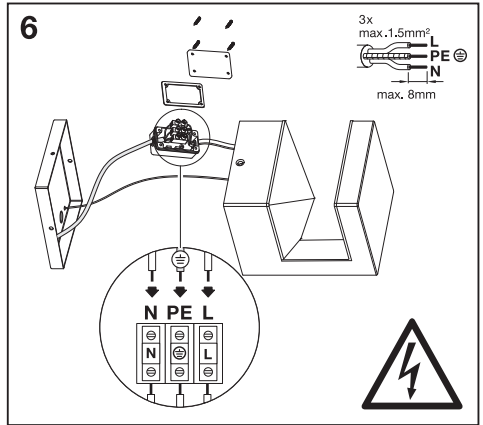

ON
OFF

2

3

4

					
	EAN	n		QR code	* X =
ENDURA STYLE PYRAMID WALL 9W ST	4058075477896	1	AC34571		E
ENDURA STYLE PYRAMID 50CM 9W ST	4058075477919	1	AC34571		E
ENDURA STYLE PYRAMID 80CM 9W ST	4058075477933	1	AC34571		E