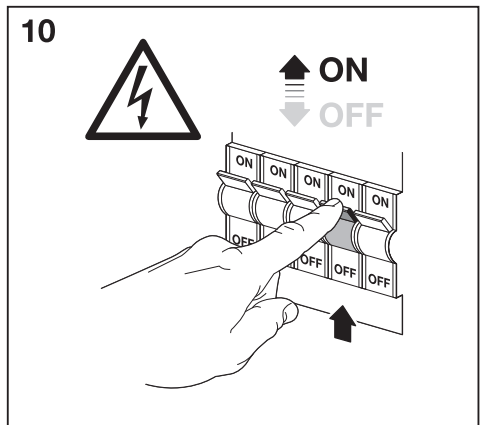

ON
OFF

2

3

4

					
	EAN	n		QR code	* X =
ENDURA STYLE PYRAMID WALL 9W ST	4058075477896	1	AC34571		E
ENDURA STYLE PYRAMID 50CM 9W ST	4058075477919	1	AC34571		E
ENDURA STYLE PYRAMID 80CM 9W ST	4058075477933	1	AC34571		E