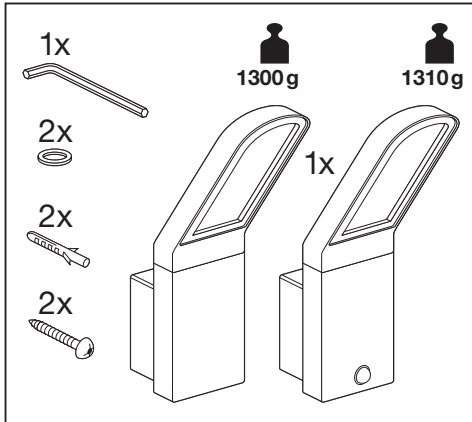

Outdoor Facade Edge

Outdoor Facade Edge Sensor

	EAN	L x W x H	W	lm	lm/W	K	IP	IK
Outdoor Facade Edge 12W/3000K GY IP54	4058075074750	168x100x273	12	740	60	3000K	54	06
Outdoor Facade Edge 12W/3000K WT IP54	4058075074774	168x100x273	12	770	65	3000K	54	06
Outdoor Facade Edge 12W/3000K GY S IP54	4058075074798	168x100x273	12	740	60	3000K	54	06
Outdoor Facade Edge 12W/3000K WT S IP54	4058075074811	168x100x273	12	770	65	3000K	54	06

Outdoor Facade Edge / Outdoor Facade Edge Sensor

Outdoor Facade Edge / Outdoor Facade Edge Sensor

5

3x0.75-1.5mm² L PE ⊕ N

≤70mm 7mm

Outdoor Facade Edge GY/WT **S**

SENSOR ON

5° 30' 1' 3' 5' 8'