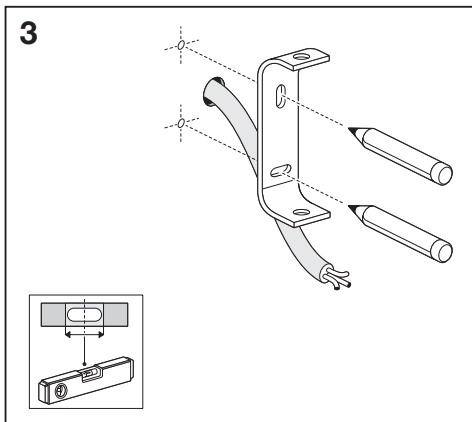

Outdoor Facade Edge

Outdoor Facade Edge Sensor

	EAN	L x W x H	W	lm	lm/W	K	IP	IK
Outdoor Facade Edge 12W/3000K GY IP54	4058075074750	168x100x273	12	740	60	3000K	54	06
Outdoor Facade Edge 12W/3000K WT IP54	4058075074774	168x100x273	12	770	65	3000K	54	06
Outdoor Facade Edge 12W/3000K GY S IP54	4058075074798	168x100x273	12	740	60	3000K	54	06
Outdoor Facade Edge 12W/3000K WT S IP54	4058075074811	168x100x273	12	770	65	3000K	54	06

Outdoor Facade Edge / Outdoor Facade Edge Sensor

Outdoor Facade Edge / Outdoor Facade Edge Sensor

5

3x0.75-1.5mm² L PE ⊕ N

≤70mm 7mm

Outdoor Facade Edge GY/WT **S**

SENSOR ON

5° 30' 1' 3' 5' 8'