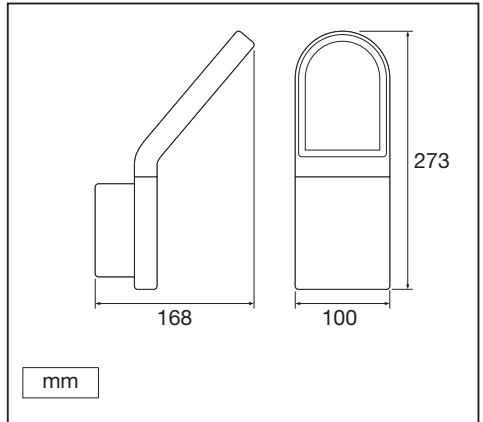

Outdoor Facade Edge

Outdoor Facade Edge Sensor

	EAN	L x W x H	W	lm	lm/W	K	IP	IK
Outdoor Facade Edge 12W/3000K GY IP54	4058075074750	168x100x273	12	740	60	3000K	54	06
Outdoor Facade Edge 12W/3000K WT IP54	4058075074774	168x100x273	12	770	65	3000K	54	06
Outdoor Facade Edge 12W/3000K GY S IP54	4058075074798	168x100x273	12	740	60	3000K	54	06
Outdoor Facade Edge 12W/3000K WT S IP54	4058075074811	168x100x273	12	770	65	3000K	54	06

	EAN	⚡	🌡️ (°C)	PF	℞ _a	V _{AC}	Hz	👤
Outdoor Facade Edge 12W/3000K GY IP54	4058075074750	110°	-20...40	≥ 0.5	≥ 80	220-240V	50/60 Hz	1.3 kg
Outdoor Facade Edge 12W/3000K WT IP54	4058075074774	110°	-20...40	≥ 0.5	≥ 80	220-240V	50/60 Hz	1.3 kg
Outdoor Facade Edge 12W/3000K GY S IP54	4058075074798	110°	-20...40	≥ 0.5	≥ 80	220-240V	50/60 Hz	1.3 kg
Outdoor Facade Edge 12W/3000K WT S IP54	4058075074811	110°	-20...40	≥ 0.5	≥ 80	220-240V	50/60 Hz	1.3 kg

Outdoor Facade Edge / Outdoor Facade Edge Sensor

Outdoor Facade Edge / Outdoor Facade Edge Sensor

5

3x0.75-1.5mm² L PE ⊕ N

≤70mm 7mm

Outdoor Facade Edge GY/WT **S**

SENSOR ON

5° 30' 1' 3' 5' 8'