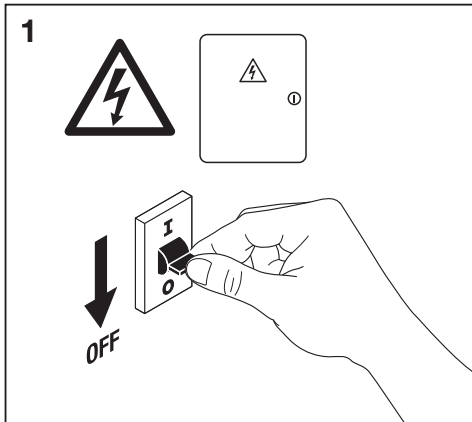

Outdoor Facade Edge / Outdoor Facade Edge Sensor