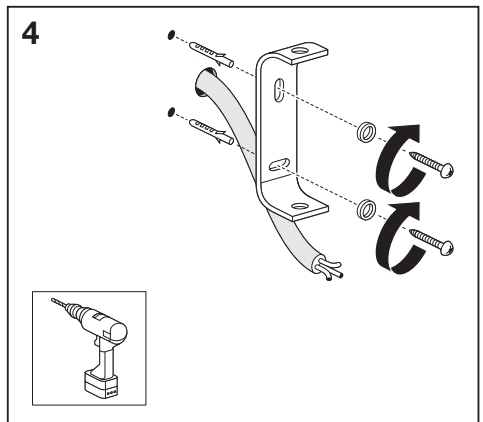

Outdoor Facade Edge

Outdoor Facade Edge Sensor

	EAN	L x W x H	W	lm	lm/W	K	IP	IK
Outdoor Facade Edge 12W/3000K GY IP54	4058075074750	168x100x273	12	740	60	3000K	54	06
Outdoor Facade Edge 12W/3000K WT IP54	4058075074774	168x100x273	12	770	65	3000K	54	06
Outdoor Facade Edge 12W/3000K GY S IP54	4058075074798	168x100x273	12	740	60	3000K	54	06
Outdoor Facade Edge 12W/3000K WT S IP54	4058075074811	168x100x273	12	770	65	3000K	54	06

Outdoor Facade Edge / Outdoor Facade Edge Sensor

Outdoor Facade Edge / Outdoor Facade Edge Sensor

5

3x0.75-1.5mm² L PE ⊕ N

≤70mm 7mm

Outdoor Facade Edge GY/WT **S**

SENSOR ON

5° 30' 1' 3' 5' 8'