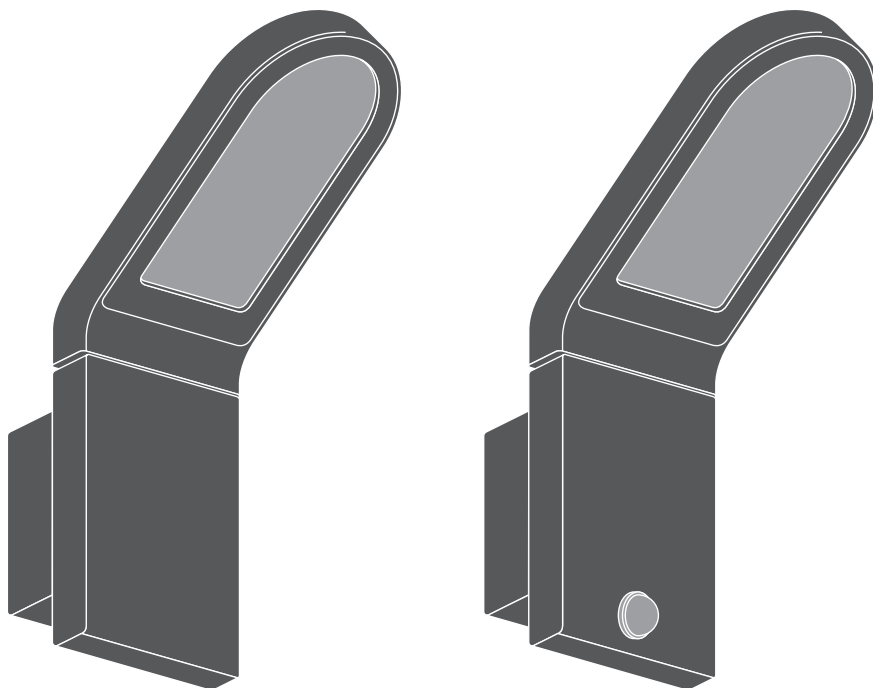

Outdoor Facade Edge

Outdoor Facade Edge Sensor

	EAN	L x W x H	W	lm	lm/W	K	IP	IK
Outdoor Facade Edge 12W/3000K GY IP54	4058075074750	168x100x273	12	740	60	3000K	54	06
Outdoor Facade Edge 12W/3000K WT IP54	4058075074774	168x100x273	12	770	65	3000K	54	06
Outdoor Facade Edge 12W/3000K GY S IP54	4058075074798	168x100x273	12	740	60	3000K	54	06
Outdoor Facade Edge 12W/3000K WT S IP54	4058075074811	168x100x273	12	770	65	3000K	54	06

	EAN	⚡	🌡️ (°C)	PF	℞ _a	V _{AC}	Hz	👤
Outdoor Facade Edge 12W/3000K GY IP54	4058075074750	110°	-20...40	≥ 0.5	≥ 80	220-240V	50/60 Hz	1.3 kg
Outdoor Facade Edge 12W/3000K WT IP54	4058075074774	110°	-20...40	≥ 0.5	≥ 80	220-240V	50/60 Hz	1.3 kg
Outdoor Facade Edge 12W/3000K GY S IP54	4058075074798	110°	-20...40	≥ 0.5	≥ 80	220-240V	50/60 Hz	1.3 kg
Outdoor Facade Edge 12W/3000K WT S IP54	4058075074811	110°	-20...40	≥ 0.5	≥ 80	220-240V	50/60 Hz	1.3 kg

www.luminares.ledvance.com

Downlight

Spot

Linear

Panel

Surface

DampProof
IP65

HighBay