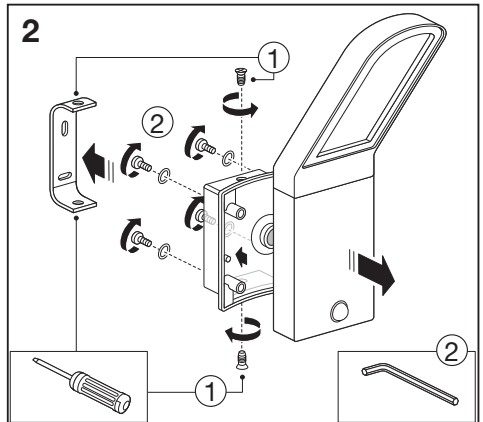

Outdoor Facade Edge / Outdoor Facade Edge Sensor