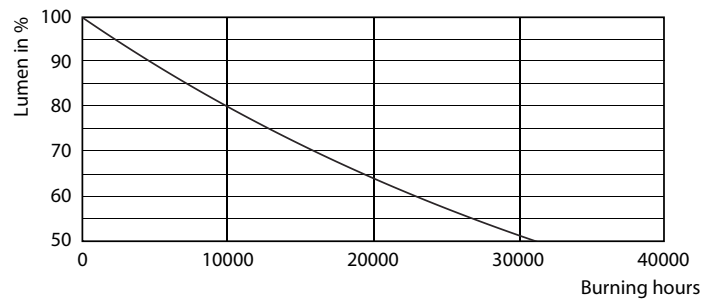

LEDbulb 60W E14 827 FR B38