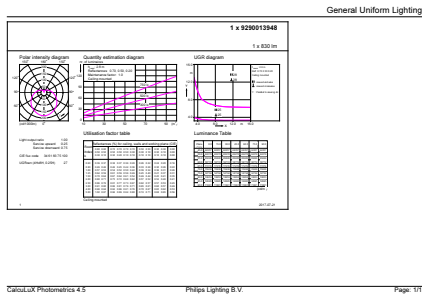

Photometric data

CorePro LEDlustre 60W E14 865 FR P48