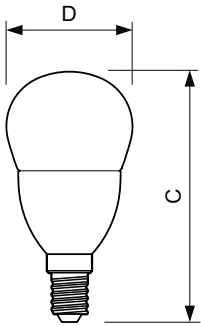

## Dimensional drawing

Candle P48 7-60W 830lm 6500K E14 ND FR

Product	D	C
CorePro lustre ND 7-60W E14 865 P48 FR	48 mm	95 mm