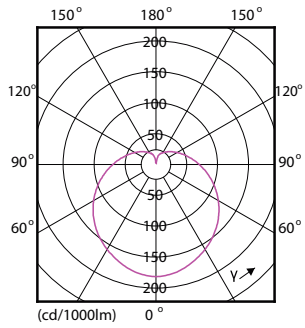

CorePro LED candles and lusters

Photometric data

CorePro LEDlustre 60W E14 865 FR P48