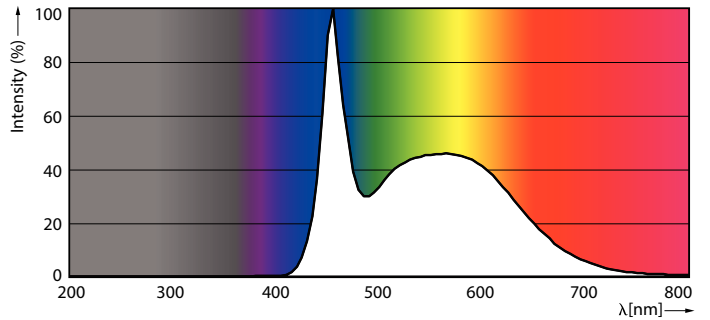

CorePro LEDcandle 60W E14 865 FR B38