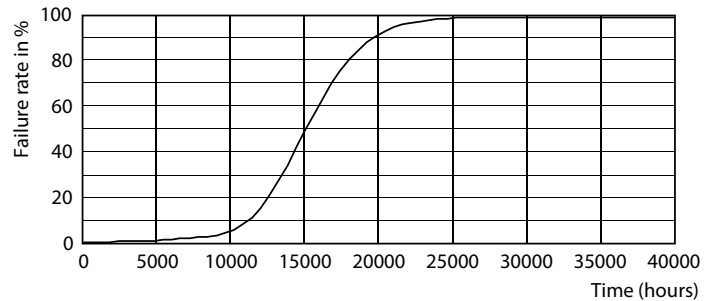

Life Expectancy Diagram - CorePro LEDCandleND6.5-60W B35 E14827FRG