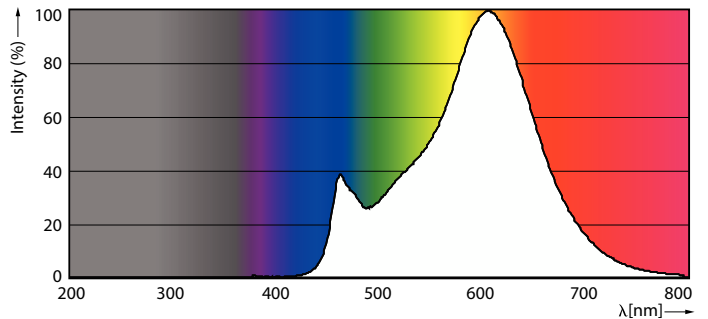

Product data

General Information	
Cap-Base	E14 [E14]
Nominal lifetime	15,000 hour(s)
Switching Cycle	20,000
Lighting Technology	LED
Flux measurement reference	Sphere

Light Technical	
Color Code	827 [CCT of 2700K]
Luminous Flux	806 lumen
Color Designation	Warm White (WW)
Correlated Color Temperature (Nom)	2700 K
Luminous Efficacy (rated) (Nom)	124.00 lm/W
Color Consistency	<6
Color rendering index (CRI)	80
LLMF At End Of Nominal Lifetime (Nom)	70 %

Temperature	
T-Case Maximum (Nom)	55 °C

Controls and Dimming	
Dimmable	No

CorePro GLASS LED candles and lusters

Mechanical and Housing

Bulb Finish	Frosted
Bulb Shape	B35 [B 35mm]

Approval and Application

Energy Consumption kWh/1000 h	7 kWh
EPREL Registration Number	387,443
CE mark	Yes
EU RoHS compliant	Yes

Dimensional drawing

Product	D	C
CorePro LEDCandleND6.5-60W B35 E14827FRG	35 mm	97 mm

Photometric data

Spectral Power Distribution Colour

CorePro GLASS LED candles and lusters

Photometric data

Light Distribution Diagram - CorePro LEDCandleND6.5-60W B35 E14827FRG