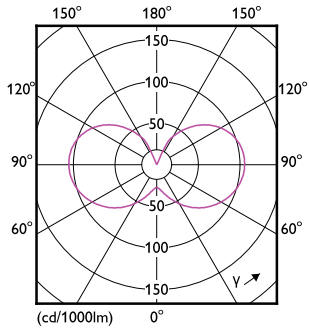

Product data

General Information	
Cap-Base	E14 [E14]
Nominal lifetime	15,000 hour(s)
Switching Cycle	20,000
Lighting Technology	LED
Flux measurement reference	Sphere

Light Technical	
Color Code	827 [CCT of 2700K]
Luminous Flux	806 lumen
Color Designation	Warm White (WW)
Correlated Color Temperature (Nom)	2700 K
Luminous Efficacy (rated) (Nom)	124.00 lm/W
Color Consistency	<6
Color rendering index (CRI)	80
LLMF At End Of Nominal Lifetime (Nom)	70 %

Dimensional drawing

Product	D	C
CorePro LEDCandleND6.5-60W B35 E14827FRG	35 mm	97 mm

Photometric data

Spectral Power Distribution Colour

CorePro GLASS LED candles and lusters

Photometric data

Light Distribution Diagram - CorePro LEDCandleND6.5-60W B35 E14827FRG