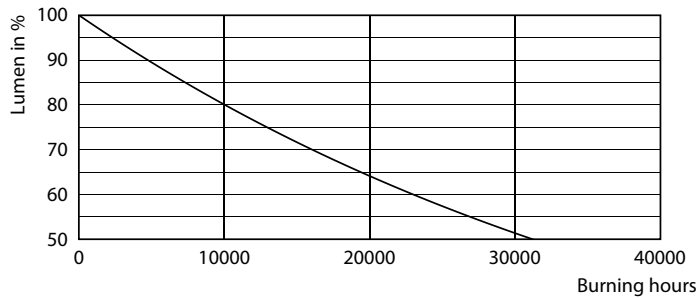

Lifetime

Lumen Maintenance Diagram - CorePro LEDCandleND6.5-60W B35 E14827FRG