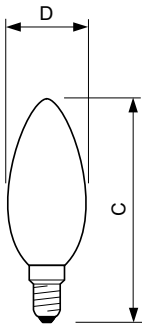

Product data

General Information	
Cap-Base	E14 [E14]
Nominal lifetime	15,000 hour(s)
Switching Cycle	20,000
Lighting Technology	LED
Flux measurement reference	Sphere

Light Technical	
Color Code	827 [CCT of 2700K]
Luminous Flux	806 lumen
Color Designation	Warm White (WW)
Correlated Color Temperature (Nom)	2700 K
Luminous Efficacy (rated) (Nom)	124.00 lm/W
Color Consistency	<6
Color rendering index (CRI)	80
LLMF At End Of Nominal Lifetime (Nom)	70 %

Temperature	
T-Case Maximum (Nom)	55 °C

Controls and Dimming	
Dimmable	No

CorePro GLASS LED candles and lusters

Mechanical and Housing

Bulb Finish	Frosted
Bulb Shape	B35 [B 35mm]

Approval and Application

Energy Consumption kWh/1000 h	7 kWh
EPREL Registration Number	387,443
CE mark	Yes
EU RoHS compliant	Yes

Dimensional drawing

Product	D	C
CorePro LEDCandleND6.5-60W B35 E14827FRG	35 mm	97 mm

Photometric data

Spectral Power Distribution Colour

CorePro GLASS LED candles and lusters

Photometric data

Light Distribution Diagram - CorePro LEDCandleND6.5-60W B35 E14827FRG