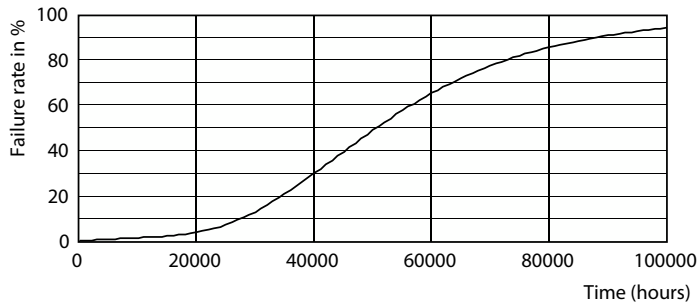

Lifetime

Life Expectancy Diagram - MAS LEDBulbND5.2-75W E27 840A70 CLG UE