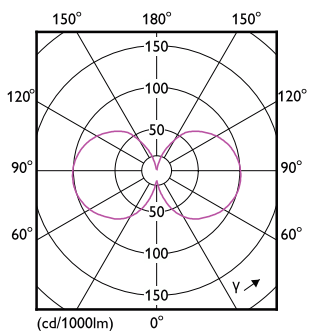

Product data

General Information	
Cap-Base	E27 [E27]
Nominal lifetime	50,000 hour(s)
Switching Cycle	50,000
Lighting Technology	LED
Flux measurement reference	Sphere

Light Technical	
Color Code	840 [CCT of 4000K]
Luminous Flux	1,095 lumen
Color Designation	Cool White (CW)
Correlated Color Temperature (Nom)	4000 K
Luminous Efficacy (rated) (Nom)	210 lm/W
Color Consistency	<6
Color rendering index (CRI)	80
LLMF At End Of Nominal Lifetime (Nom)	70 %

Dimensional drawing

Product	D	C
MAS LEDBulbND5.2-75W E27 840A70 CLG UE	70 mm	127 mm

Photometric data

Light Distribution Diagram - MAS LEDBulbND5.2-75W E27 840A70 CLG UE

MASTER UltraEfficient LED bulb

Photometric data