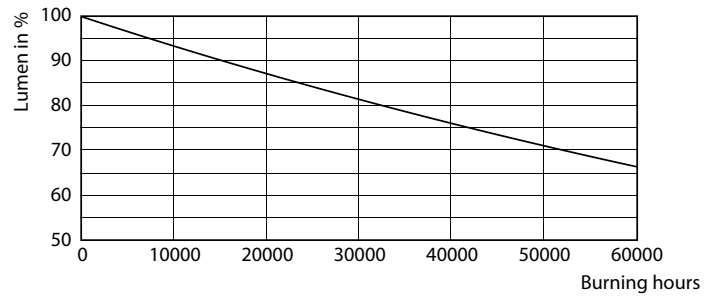

Lumen Maintenance Diagram - MAS LEDBulbND5.2-75W E27 840A70 CLG UE