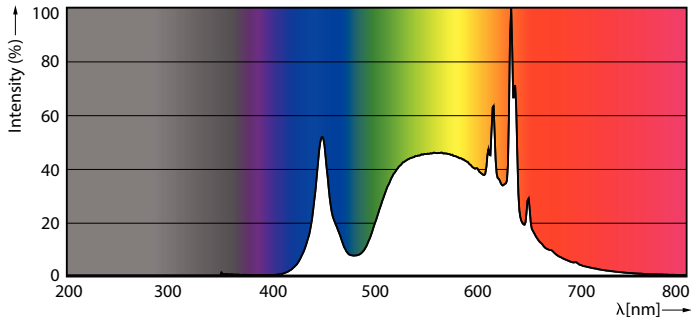

Product data

General Information	
Cap-Base	E27 [E27]
Nominal lifetime	50,000 hour(s)
Switching Cycle	50,000
Lighting Technology	LED
Flux measurement reference	Sphere

Light Technical	
Color Code	840 [CCT of 4000K]
Luminous Flux	1,095 lumen
Color Designation	Cool White (CW)
Correlated Color Temperature (Nom)	4000 K
Luminous Efficacy (rated) (Nom)	210 lm/W
Color Consistency	<6
Color rendering index (CRI)	80
LLMF At End Of Nominal Lifetime (Nom)	70 %

Dimensional drawing

Product	D	C
MAS LEDBulbND5.2-75W E27 840A70 CLG UE	70 mm	127 mm

Photometric data

Light Distribution Diagram - MAS LEDBulbND5.2-75W E27 840A70 CLG UE

MASTER UltraEfficient LED bulb

Photometric data

Spectral Power Distribution Colour - MAS LEDBulbND5.2-75W E27 840A70
CLG UE

Lifetime

Life Expectancy Diagram - MAS LEDBulbND5.2-75W E27 840A70 CLG UE

Lumen Maintenance Diagram - MAS LEDBulbND5.2-75W E27 840A70 CLG UE