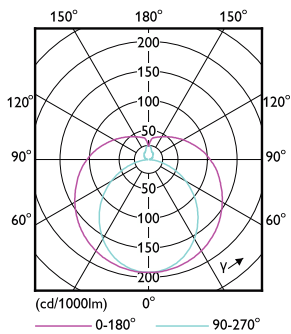

Product data

General Information		Power Consumption	
Cap-Base	G13 [Medium Bi-Pin Fluorescent]	Power Consumption	16 W
Nominal lifetime	20,000 hour(s)	Lamp Current (Nom)	134 mA
Switching Cycle	50,000	Starting Time (Nom)	0.5 s
Lighting Technology	LED	Warm-up time to 60% light	0.5 s
Flux measurement reference	Sphere	Power Factor (Fraction)	0.5
Light Technical		Voltage (Nom)	220-240 V
Color Code	840 [CCT of 4000K]	Ballast Compatibility	EM/Mains
Beam Angle (Nom)	240 degree(s)	LED alternative to fluorescent lamp power	36 W
Luminous Flux	1,600 lm	Temperature	
Color Designation	Cool White (CW)	T-Case Maximum (Nom)	55 °C
Correlated Color Temperature (Nom)	4000 K	Controls and Dimming	
Luminous Efficacy (rated) (Nom)	100.00 lm/W	Dimmable	No
Color Consistency	<6	Mechanical and Housing	
Color rendering index (CRI)	80	Bulb Finish	Frosted
LLMF At End Of Nominal Lifetime (Nom)	70 %	Bulb Material	Glass
Photobiological safety according to EN 62471	RGO	Product Length	1,200 mm
Operating and Electrical		Bulb Shape	T8
Line Frequency	50 to 60 Hz	Net Weight (Piece)	0.220 kg
Input Frequency	50 to 60 Hz		

Dimensional drawing

Product	D1	D2	A1	A2	A3
Ecofit LEDtube 1200mm 16W 840 T8	25.7 mm	28 mm	1,198 mm	1,205 mm	1,212 mm

Photometric data

Light Distribution Diagram - Ecofit LEDtube 1200mm 16W 840 T8

General uniform lighting - Ecofit LEDtube 1200mm 16W 840 T8

Ecofit Ledtubes T8

Photometric data

Spectral Power Distribution Colour - Ecofit LEDtube 1200mm 16W 840 T8

Lifetime

LEDtube ECO SLR 16W 20K FailureRate-LED

Life Expectancy Diagram

Lumen Maintenance Diagram - Ecofit LEDtube 1200mm 16W 840 T8