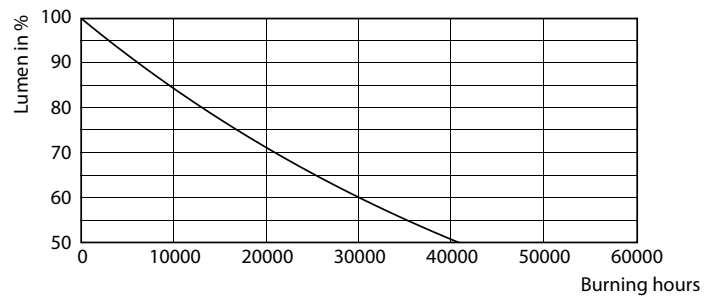

Product data

General Information		Power Consumption	
Cap-Base	G13 [Medium Bi-Pin Fluorescent]	Power Consumption	16 W
Nominal lifetime	20,000 hour(s)	Lamp Current (Nom)	134 mA
Switching Cycle	50,000	Starting Time (Nom)	0.5 s
Lighting Technology	LED	Warm-up time to 60% light	0.5 s
Flux measurement reference	Sphere	Power Factor (Fraction)	0.5
Light Technical		Voltage (Nom)	220-240 V
Color Code	840 [CCT of 4000K]	Ballast Compatibility	EM/Mains
Beam Angle (Nom)	240 degree(s)	LED alternative to fluorescent lamp power	36 W
Luminous Flux	1,600 lm	Temperature	
Color Designation	Cool White (CW)	T-Case Maximum (Nom)	55 °C
Correlated Color Temperature (Nom)	4000 K	Controls and Dimming	
Luminous Efficacy (rated) (Nom)	100.00 lm/W	Dimmable	No
Color Consistency	<6	Mechanical and Housing	
Color rendering index (CRI)	80	Bulb Finish	Frosted
LLMF At End Of Nominal Lifetime (Nom)	70 %	Bulb Material	Glass
Photobiological safety according to EN 62471	RGO	Product Length	1,200 mm
Operating and Electrical		Bulb Shape	T8
Line Frequency	50 to 60 Hz	Net Weight (Piece)	0.220 kg
Input Frequency	50 to 60 Hz		

Ecofit Ledtubes T8

Photometric data

Spectral Power Distribution Colour - Ecofit LEDtube 1200mm 16W 840 T8

Lifetime

LEDtube ECO SLR 16W 20K FailureRate-LED

Life Expectancy Diagram

Lumen Maintenance Diagram - Ecofit LEDtube 1200mm 16W 840 T8