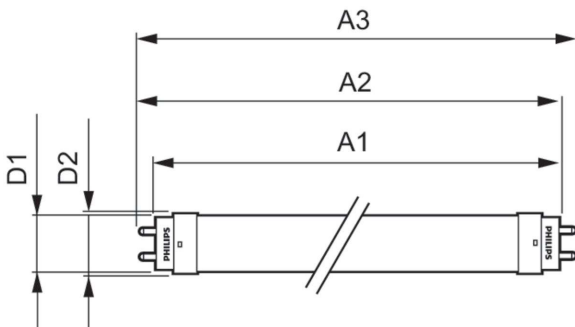

Product data

General Information		Power Consumption	
Cap-Base	G13 [Medium Bi-Pin Fluorescent]	Power Consumption	16 W
Nominal lifetime	20,000 hour(s)	Lamp Current (Nom)	134 mA
Switching Cycle	50,000	Starting Time (Nom)	0.5 s
Lighting Technology	LED	Warm-up time to 60% light	0.5 s
Flux measurement reference	Sphere	Power Factor (Fraction)	0.5
Light Technical		Voltage (Nom)	220-240 V
Color Code	840 [CCT of 4000K]	Ballast Compatibility	EM/Mains
Beam Angle (Nom)	240 degree(s)	LED alternative to fluorescent lamp power	36 W
Luminous Flux	1,600 lm	Temperature	
Color Designation	Cool White (CW)	T-Case Maximum (Nom)	55 °C
Correlated Color Temperature (Nom)	4000 K	Controls and Dimming	
Luminous Efficacy (rated) (Nom)	100.00 lm/W	Dimmable	No
Color Consistency	<6	Mechanical and Housing	
Color rendering index (CRI)	80	Bulb Finish	Frosted
LLMF At End Of Nominal Lifetime (Nom)	70 %	Bulb Material	Glass
Photobiological safety according to EN 62471	RGO	Product Length	1,200 mm
Operating and Electrical		Bulb Shape	T8
Line Frequency	50 to 60 Hz	Net Weight (Piece)	0.220 kg
Input Frequency	50 to 60 Hz		

Product Data

Order product name	Ecofit LEDtube 1200mm 16W 840 T8
Full product name	Ecofit LEDtube 1200mm 16W 840 T8
Full product code	871951440371000
Order code	929003130502
Material Nr. (12NC)	929003130502
Numerator - Quantity Per Pack	1
EAN/UPC - Product/Case	8719514403710
Numerator - Packs per outer box	20
EAN/UPC - Case	8719514403727

Dimensional drawing

Product	D1	D2	A1	A2	A3
Ecofit LEDtube 1200mm 16W 840 T8	25.7 mm	28 mm	1,198 mm	1,205 mm	1,212 mm

Photometric data

Light Distribution Diagram - Ecofit LEDtube 1200mm 16W 840 T8

General uniform lighting - Ecofit LEDtube 1200mm 16W 840 T8