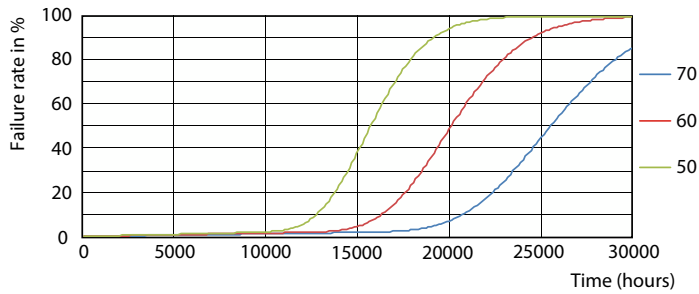

Ecofit Ledtubes T8

Photometric data

Lifetime

Lumen Maintenance Diagram - Ecofit LEDtube 1200mm 16W 840 T8