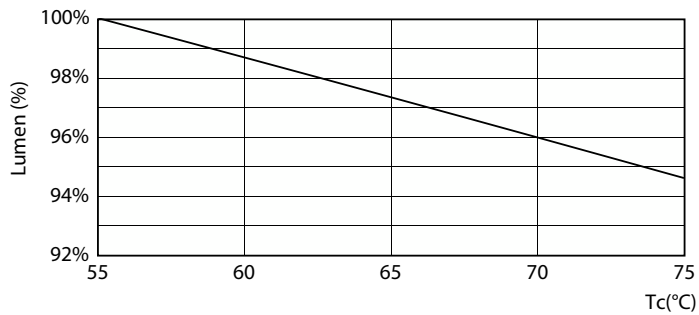

Product data

General Information		Power Consumption	
Cap-Base	G13 [Medium Bi-Pin Fluorescent]	Power Consumption	16 W
Nominal lifetime	20,000 hour(s)	Lamp Current (Nom)	134 mA
Switching Cycle	50,000	Starting Time (Nom)	0.5 s
Lighting Technology	LED	Warm-up time to 60% light	0.5 s
Flux measurement reference	Sphere	Power Factor (Fraction)	0.5
Light Technical		Voltage (Nom)	220-240 V
Color Code	840 [CCT of 4000K]	Ballast Compatibility	EM/Mains
Beam Angle (Nom)	240 degree(s)	LED alternative to fluorescent lamp power	36 W
Luminous Flux	1,600 lm	Temperature	
Color Designation	Cool White (CW)	T-Case Maximum (Nom)	55 °C
Correlated Color Temperature (Nom)	4000 K	Controls and Dimming	
Luminous Efficacy (rated) (Nom)	100.00 lm/W	Dimmable	No
Color Consistency	<6	Mechanical and Housing	
Color rendering index (CRI)	80	Bulb Finish	Frosted
LLMF At End Of Nominal Lifetime (Nom)	70 %	Bulb Material	Glass
Photobiological safety according to EN 62471	RGO	Product Length	1,200 mm
Operating and Electrical		Bulb Shape	T8
Line Frequency	50 to 60 Hz	Net Weight (Piece)	0.220 kg
Input Frequency	50 to 60 Hz		

Ecofit Ledtubes T8

Photometric data

Spectral Power Distribution Colour - Ecofit LEDtube 1200mm 16W 840 T8

Lifetime

LEDtube ECO SLR 16W 20K FailureRate-LED

Life Expectancy Diagram

Lumen Maintenance Diagram - Ecofit LEDtube 1200mm 16W 840 T8