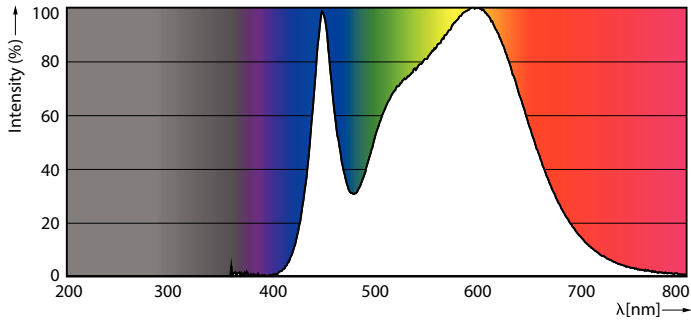

Product data

General Information		Power Consumption	
Cap-Base	G13 [Medium Bi-Pin Fluorescent]	Power Consumption	16 W
Nominal lifetime	20,000 hour(s)	Lamp Current (Nom)	134 mA
Switching Cycle	50,000	Starting Time (Nom)	0.5 s
Lighting Technology	LED	Warm-up time to 60% light	0.5 s
Flux measurement reference	Sphere	Power Factor (Fraction)	0.5
Light Technical		Voltage (Nom)	220-240 V
Color Code	840 [CCT of 4000K]	Ballast Compatibility	EM/Mains
Beam Angle (Nom)	240 degree(s)	LED alternative to fluorescent lamp power	36 W
Luminous Flux	1,600 lm	Temperature	
Color Designation	Cool White (CW)	T-Case Maximum (Nom)	55 °C
Correlated Color Temperature (Nom)	4000 K	Controls and Dimming	
Luminous Efficacy (rated) (Nom)	100.00 lm/W	Dimmable	No
Color Consistency	<6	Mechanical and Housing	
Color rendering index (CRI)	80	Bulb Finish	Frosted
LLMF At End Of Nominal Lifetime (Nom)	70 %	Bulb Material	Glass
Photobiological safety according to EN 62471	RGO	Product Length	1,200 mm
Operating and Electrical		Bulb Shape	T8
Line Frequency	50 to 60 Hz	Net Weight (Piece)	0.220 kg
Input Frequency	50 to 60 Hz		

Ecofit Ledtubes T8

Photometric data

Spectral Power Distribution Colour - Ecofit LEDtube 1200mm 16W 840 T8

Lifetime

LEDtube ECO SLR 16W 20K FailureRate-LED

Life Expectancy Diagram

Lumen Maintenance Diagram - Ecofit LEDtube 1200mm 16W 840 T8