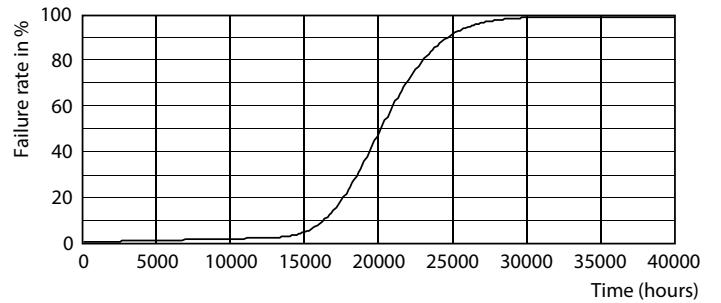

Product data

General Information		Power Consumption	
Cap-Base	G13 [Medium Bi-Pin Fluorescent]	Power Consumption	16 W
Nominal lifetime	20,000 hour(s)	Lamp Current (Nom)	134 mA
Switching Cycle	50,000	Starting Time (Nom)	0.5 s
Lighting Technology	LED	Warm-up time to 60% light	0.5 s
Flux measurement reference	Sphere	Power Factor (Fraction)	0.5
Light Technical		Voltage (Nom)	220-240 V
Color Code	840 [CCT of 4000K]	Ballast Compatibility	EM/Mains
Beam Angle (Nom)	240 degree(s)	LED alternative to fluorescent lamp power	36 W
Luminous Flux	1,600 lm	Temperature	
Color Designation	Cool White (CW)	T-Case Maximum (Nom)	55 °C
Correlated Color Temperature (Nom)	4000 K	Controls and Dimming	
Luminous Efficacy (rated) (Nom)	100.00 lm/W	Dimmable	No
Color Consistency	<6	Mechanical and Housing	
Color rendering index (CRI)	80	Bulb Finish	Frosted
LLMF At End Of Nominal Lifetime (Nom)	70 %	Bulb Material	Glass
Photobiological safety according to EN 62471	RGO	Product Length	1,200 mm
Operating and Electrical		Bulb Shape	T8
Line Frequency	50 to 60 Hz	Net Weight (Piece)	0.220 kg
Input Frequency	50 to 60 Hz		

Ecofit Ledtubes T8

Photometric data

Spectral Power Distribution Colour - Ecofit LEDtube 1200mm 16W 840 T8

Lifetime

LEDtube ECO SLR 16W 20K FailureRate-LED

Life Expectancy Diagram

Lumen Maintenance Diagram - Ecofit LEDtube 1200mm 16W 840 T8