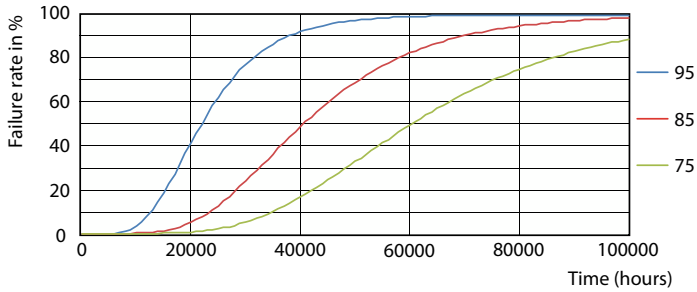

MASTER LEDtube InstantFit HF T5

Photometric data

Lifetime

Lumen Maintenance Diagram - MAS LEDtube HF 1500mm UO 36W 830 T5