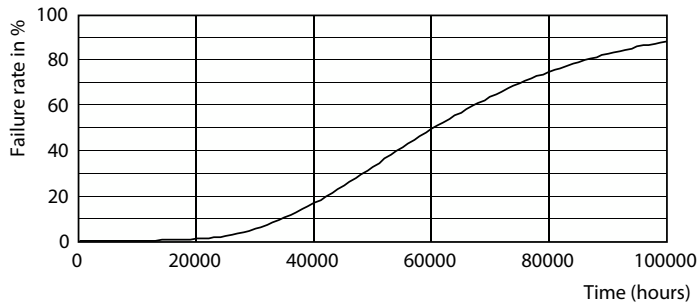

MASTER LEDtube InstantFit HF T5

Lifetime

Life Expectancy Diagram - MAS LEDtube HF 1500mm UO 36W 830 T5