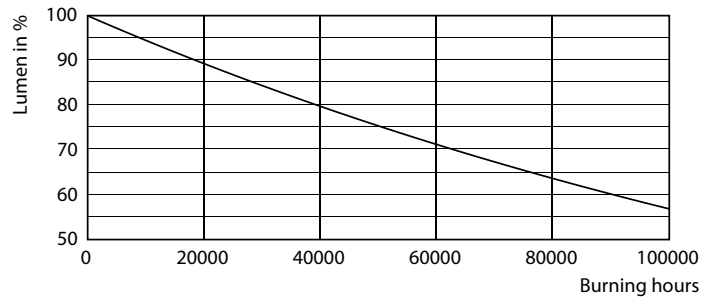

Lumen Maintenance Diagram - MAS LEDtube HF 1500mm UO 36W 830 T5