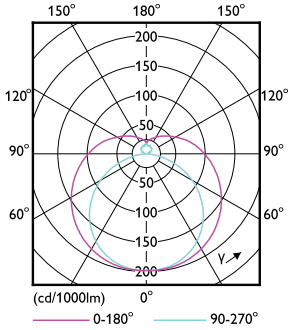

MASTER LEDtube InstantFit HF T5

MAS LEDtube HF 1500mm UO 36W 830 T5

The Philips MASTER LEDtube integrates a LED light source into a traditional fluorescent form factor. Its unique design creates a perfectly uniform visual appearance, which cannot be distinguished from traditional fluorescent. These T5 lighting tubes are the right choice for absolute performance and are designed to stand up to everyday conditions. Unparalleled savings thanks to low energy consumption and an exceptionally long lifetime make these T5 LED tubes the choice for every demanding application.

Product data

General Information		Operating and Electrical	
Cap-Base	G5 [G5]	Line Frequency	30K to 100K Hz
Nominal lifetime	60,000 hour(s)	Input Frequency	30K to 100K Hz
Switching Cycle	50,000	Power Consumption	36 W
Lighting Technology	LED	Starting Time (Nom)	0.5 s
Flux measurement reference	Sphere	Warm-up time to 60% light	0.5 s
		Power Factor (Fraction)	0.9
		Voltage (Nom)	55-85 V
Light Technical		Temperature	
Color Code	830 [CCT of 3000K]	Ambient temperature range	-20 °C to 45 °C
Beam Angle (Nom)	200 degree(s)	T-Case Maximum (Nom)	75 °C
Luminous Flux	5,200 lumen		
Color Designation	White (WH)	Controls and Dimming	
Correlated Color Temperature (Nom)	3000 K	Dimmable	Yes - Check ballast compatibility
Luminous Efficacy (rated) (Nom)	144.00 lm/W		
Color Consistency	<6	Mechanical and Housing	
Color rendering index (CRI)	80	Bulb Finish	Frosted
LLMF At End Of Nominal Lifetime (Nom)	70 %		

MASTER LEDtube InstantFit HF T5

Photometric data

Light Distribution Diagram - MAS LEDtube HF 1500mm UO 36W 830 T5

Lifetime

Life Expectancy Diagram - MAS LEDtube HF 1500mm UO 36W 830 T5

Life Expectancy Diagram - MAS LEDtube HF 1500mm UO 36W 830 T5