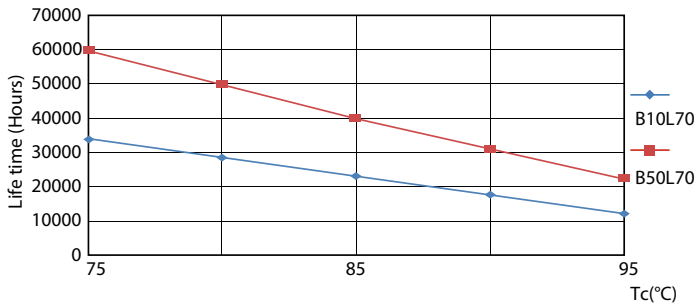

Product data

General Information		Operating and Electrical	
Cap-Base	G5 [G5]	Line Frequency	30K to 100K Hz
Nominal lifetime	60,000 hour(s)	Input Frequency	30K to 100K Hz
Switching Cycle	50,000	Power Consumption	36 W
Lighting Technology	LED	Starting Time (Nom)	0.5 s
Flux measurement reference	Sphere	Warm-up time to 60% light	0.5 s
		Power Factor (Fraction)	0.9
		Voltage (Nom)	55-85 V
Light Technical		Temperature	
Color Code	830 [CCT of 3000K]	Ambient temperature range	-20 °C to 45 °C
Beam Angle (Nom)	200 degree(s)	T-Case Maximum (Nom)	75 °C
Luminous Flux	5,200 lumen		
Color Designation	White (WH)	Controls and Dimming	
Correlated Color Temperature (Nom)	3000 K	Dimmable	Yes - Check ballast compatibility
Luminous Efficacy (rated) (Nom)	144.00 lm/W		
Color Consistency	<6	Mechanical and Housing	
Color rendering index (CRI)	80	Bulb Finish	Frosted
LLMF At End Of Nominal Lifetime (Nom)	70 %		

MASTER LEDtube InstantFit HF T5

Photometric data

Light Distribution Diagram - MAS LEDtube HF 1500mm UO 36W 830 T5

Lifetime

Life Expectancy Diagram - MAS LEDtube HF 1500mm UO 36W 830 T5

Life Expectancy Diagram - MAS LEDtube HF 1500mm UO 36W 830 T5