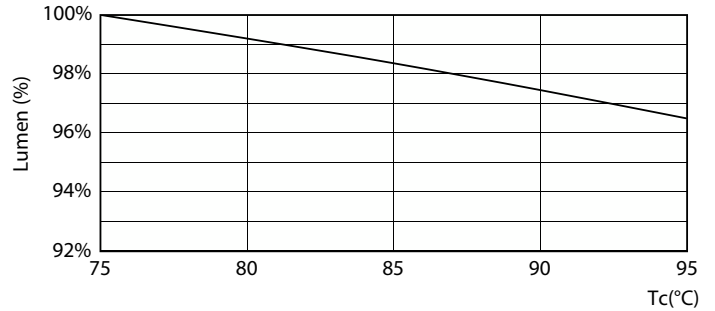

Product data

General Information		Operating and Electrical	
Cap-Base	G5 [G5]	Line Frequency	30K to 100K Hz
Nominal lifetime	60,000 hour(s)	Input Frequency	30K to 100K Hz
Switching Cycle	50,000	Power Consumption	36 W
Lighting Technology	LED	Starting Time (Nom)	0.5 s
Flux measurement reference	Sphere	Warm-up time to 60% light	0.5 s
		Power Factor (Fraction)	0.9
		Voltage (Nom)	55-85 V
Light Technical		Temperature	
Color Code	830 [CCT of 3000K]	Ambient temperature range	-20 °C to 45 °C
Beam Angle (Nom)	200 degree(s)	T-Case Maximum (Nom)	75 °C
Luminous Flux	5,200 lumen		
Color Designation	White (WH)	Controls and Dimming	
Correlated Color Temperature (Nom)	3000 K	Dimmable	Yes - Check ballast compatibility
Luminous Efficacy (rated) (Nom)	144.00 lm/W		
Color Consistency	<6	Mechanical and Housing	
Color rendering index (CRI)	80	Bulb Finish	Frosted
LLMF At End Of Nominal Lifetime (Nom)	70 %		

MASTER LEDtube InstantFit HF T5

Photometric data

Light Distribution Diagram - MAS LEDtube HF 1500mm UO 36W 830 T5

Lifetime

Life Expectancy Diagram - MAS LEDtube HF 1500mm UO 36W 830 T5

Life Expectancy Diagram - MAS LEDtube HF 1500mm UO 36W 830 T5