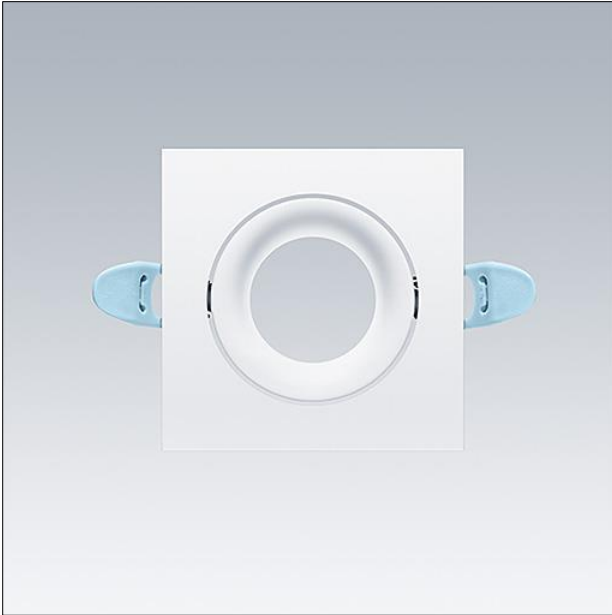

Accessory Lily spotlight

Adjustable square trim in white matt for LILY Downlight Light engine. Material: die-cast aluminium. Dimensions: 82 x 82 x 25 mm, weight: 0.09 kg.

TE_LILY_F_ADJUST_trim_SQ_WH.jpg