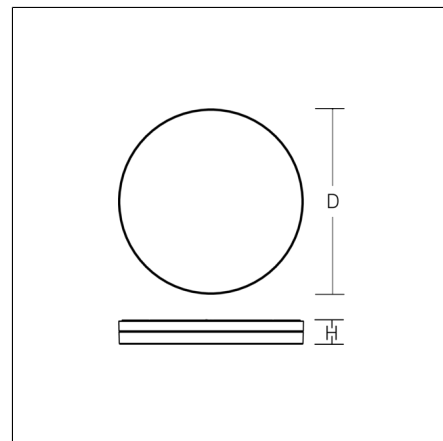

FLAT SLIM round

312132.004 | Ceiling and wall luminaires

Ceiling and wall luminaires
4051859175629
D 230, H 63

Ceiling mounting, Wall (surface)
silver, matt (approx. RAL 9006)

Decorative round LED surface-mounted luminaire for indoor and outdoor use. Base: pressure die-cast aluminium, powder-coated. Standard Gore™ Protective Vents diaphragm valve to avoid condensation. Mouth blown 3-layer opal glass (Triplex glass) with satin finish. Glass fastening: bayonet fixing. Uniform lighting achieved by the use of LED panel boards. Suitable for Ceiling mounting, Wall (surface). Very easy installation thanks to plug & play connection. The large connection compartment on the back for convenient connections is also ideal for through wiring.

Product specifications

Diameter D	230 mm
Height H	63 mm
Weight	1.34 kg
Light source	LED
Colour temperature	3000 K
Rated luminous flux	1000 lm
System power	12 W
System efficiency	83 lm/W
Glare evaluation UGR (4H 8H)	22,3
Beam angle	down 124° up 180°
Rated life	50000 h (L80/B10)
Colour rendering index (CRI)	83
Colour tolerance	3
Photobiological safety according to EN 62471	Risk group 1
Driver	Converter, dimmable
Control	Phase cut-off/cut-on
Voltage	220 - 230 V / 50 - 60 Hz
Luminaires on B10A fuse	114
Luminaires on B16A fuse	182
Luminaires on C10A fuse	114
Luminaires on C16A fuse	182
Inrush current / Inrush current duration	0.15 A / 10000 µs
CIE Flux Code / CEN Flux Code	42 72 91 89 100
Type of protection	IP 65
Protection class	I
Filament test	960°C - 30 seconds
Impact resistance	IK03
Ambient temperature	-20 °C ... + 30 °C
Conformity mark	CE, EAC