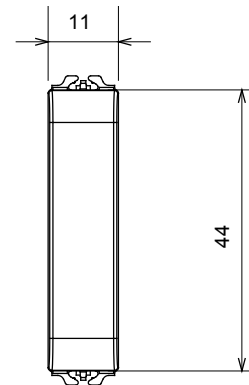

Product Data Sheet

GW11197

CHORUSMART - Domestic range

Wide range of control devices, sockets for power supply (conforming to national and international standards) signal pick-up, climate control, comfort management, technical alarm signalling and emergency lighting management. The ChoruSmart modular devices are available in five colours, glossy white, satin white, natural beige, satin black and lacquered titanium and in various sizes from 1/2, 1, 2 and 3 modules. Thanks to the mounting supports for rectangular, square and round boxes, endless combinations can be created with the ChoruSmart range of plates.

Category	Blanking module	Colour	Ivory
Description	1/2 module	Standard	EN 60669-1
Thermo-pressure with ball	125 °C	Glow Wire Test	850 °C
No. modules	1/2	Material	Technopolymer

DIMENSIONAL

TECHNICAL SYMBOLOGY