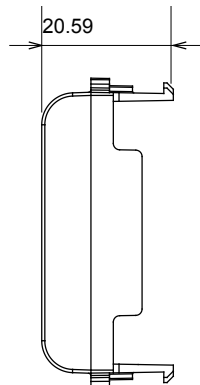

Product Data Sheet

GW11197

CHORUSMART - Domestic range

Wide range of control devices, sockets for power supply (conforming to national and international standards) signal pick-up, climate control, comfort management, technical alarm signalling and emergency lighting management. The ChoruSmart modular devices are available in five colours, glossy white, satin white, natural beige, satin black and lacquered titanium and in various sizes from 1/2, 1, 2 and 3 modules. Thanks to the mounting supports for rectangular, square and round boxes, endless combinations can be created with the ChoruSmart range of plates.

Category	Blanking module	Colour	Ivory
Description	1/2 module	Standard	EN 60669-1
Thermo-pressure with ball	125 °C	Glow Wire Test	850 °C
No. modules	1/2	Material	Technopolymer

DIMENSIONAL

TECHNICAL SYMBOLOGY