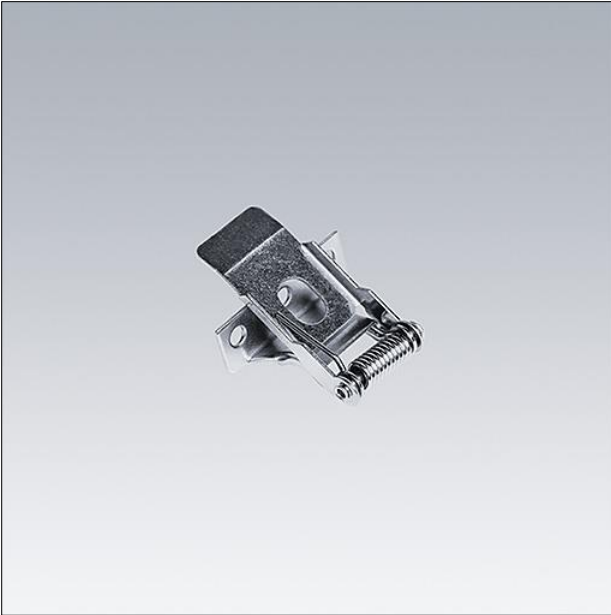

## Recessed Springs for ANNA VARIOFLEX 2

Fixing hardware for recessed installation of ANNA VARIOFLEX 2 luminaires with dimensions Q596, Q622, 12x3 in ceilings with plasterboard openings. 1 set (4 pieces) , weight: 0.07 kg