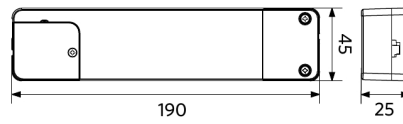

LEDPanelS-P6
Driver Tunable White