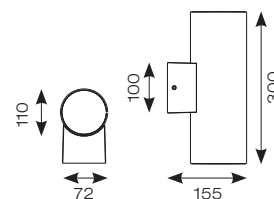

Doppio

- Powerful architectural bi-directional wall light suitable for hospitality and retail applications
- Die-cast aluminium construction with graphite paint finish
- 20° beam angle
- Non-dimmable

INPUT	HERTZ	TEMP	LIFETIME (HRS)	CRI	SDCM	BEAM ANGLE	CLASS	IP	IK
230V	50/60Hz	-20°C to 40°C	L70 50,000	Ra 80	5	20°	1	IP65	IK06

CODE	DESCRIPTION	WATTAGE	CCT	LUMENS	LM/W	TRADE
ADOLEDWL	Cool White	34W	4000K	2 x 848lm	50lm	£364.00