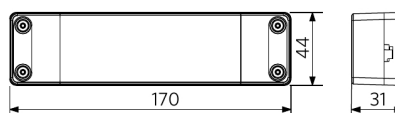

LEDPanelS-E4
Driver On/Off