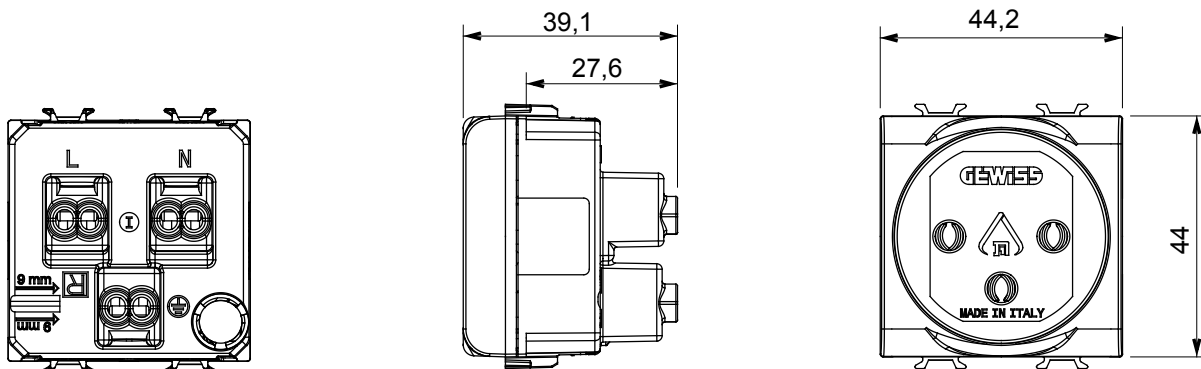

## GW13281

CHORUSMART - domestic range

Wide range of control devices, sockets for power supply (conforming to national and international standards) signal pick-up, climate control, comfort management, technical alarm signalling and emergency lighting management. The ChoruSmart modular devices are available in five colours, glossy white, satin white, natural beige, satin black and lacquered titanium and in various sizes from 1/2, 1, 2 and 3 modules. Thanks to the mounting supports for rectangular, square and round boxes, endless combinations can be created with the ChoruSmart range of plates.

Category	Socket-outlet	Description	2P+E - 16 A illuminable
Colour	Natural satin beige	Voltage	250 V ac
Standard	Israeli	Characteristics	With safety shields
For plug pins	Round Ø 4 / 4.4 mm	Wiring terminals	With screw
Standard	IEC 60884-1	Resistance at test voltage	2000 V at 50 Hz for 1 minute
Insulation resistance	> 5 MOhm	Prolonged operation socket (no.of position changes)	10.000 at In 250 V ac cosØ=0,8
Thermo-pressure with ball	125 °C	Glow Wire Test	850 °C
Terminal grip on cable traction	> 50 N	Terminal tightening capacity stranded cables (mm <sup>2</sup> )	min. 0,75 - max. 2x4
Terminal tightening capacity solid cables (mm <sup>2</sup> )	min. 0,5 - max. 2x2,5	No. modules	2
Electrocod	0131	Material	Technopolymer

### DIMENSIONAL