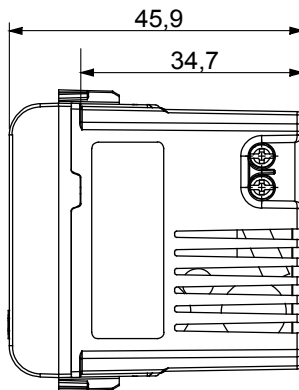

## GW13447

CHORUSMART - domestic range

Wide range of control devices, sockets for power supply (conforming to national and international standards) signal pick-up, climate control, comfort management, technical alarm signalling and emergency lighting management. The ChoruSmart modular devices are available in five colours, glossy white, satin white, natural beige, satin black and lacquered titanium and in various sizes from 1/2, 1, 2 and 3 modules. Thanks to the mounting supports for rectangular, square and round boxes, endless combinations can be created with the ChoruSmart range of plates.

Category	USB power supply	Colour	Natural satin beige
Supply voltage	100 ÷ 240 V ac - 50/60 Hz	Standard	IEC 62368-1:2018; EN 61000-6-1; EN 61000-6-3
Wiring terminals	With screw	Terminal tightening capacity stranded cables (mm <sup>2</sup> )	min. 1 - max. 1,5 mm <sup>2</sup>
Terminal tightening capacity solid cables (mm <sup>2</sup> )	min. 1 - max. 1,5 mm <sup>2</sup>	Material	Technopolymer
Electrocod	0144		

### DIMENSIONAL