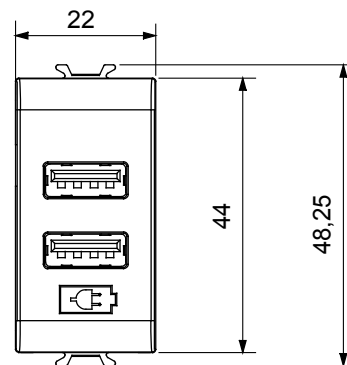

## GW13447

CHORUSMART - domestic range

Wide range of control devices, sockets for power supply (conforming to national and international standards) signal pick-up, climate control, comfort management, technical alarm signalling and emergency lighting management. The ChoruSmart modular devices are available in five colours, glossy white, satin white, natural beige, satin black and lacquered titanium and in various sizes from 1/2, 1, 2 and 3 modules. Thanks to the mounting supports for rectangular, square and round boxes, endless combinations can be created with the ChoruSmart range of plates.

Category	USB power supply	Colour	Natural satin beige
Supply voltage	100 ÷ 240 V ac - 50/60 Hz	Standard	IEC 62368-1:2018; EN 61000-6-1; EN 61000-6-3
Wiring terminals	With screw	Terminal tightening capacity stranded cables (mm <sup>2</sup> )	min. 1 - max. 1,5 mm <sup>2</sup>
Terminal tightening capacity solid cables (mm <sup>2</sup> )	min. 1 - max. 1,5 mm <sup>2</sup>	Material	Technopolymer
Electrocod	0144		

### DIMENSIONAL