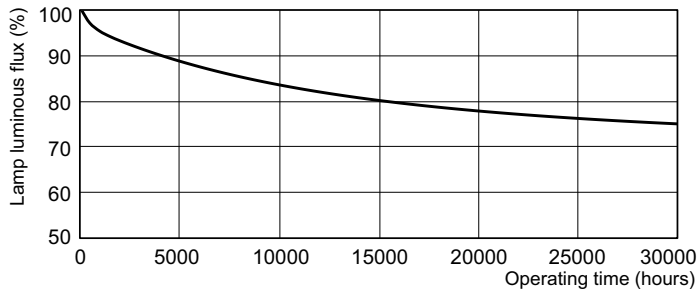

MASTER TL-D 90 Graphica

Lifetime

Lumen Maintenance Diagram - MASTER TL-D 90 Graphica 58W/965 SLV/10