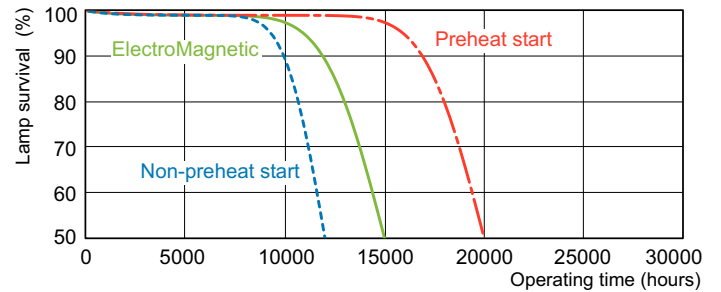

Life Expectancy Diagram - MASTER TL-D 90 Graphica 58W/965 SLV/10

Life Expectancy Diagram - MASTER TL-D 90 Graphica 58W/965 SLV/10