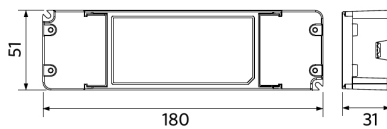

LEDPanelS-E4
Driver DALI