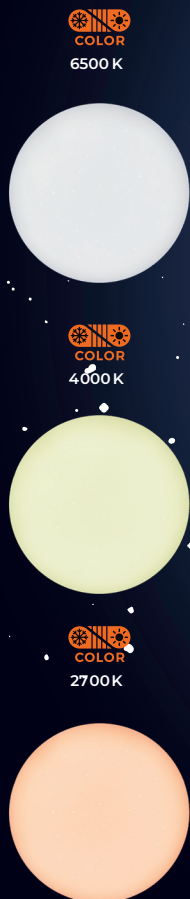

THORGEON

LIGHTING

LED DIAMOND LAMP 03013

LED
POWER
40 W

COLOR
2700-6500 K

LUMENS
2950

120°

Hz
50-60

LED DIAMOND LIGHT

MODEL No: 03013

Stylish and beautiful lamp with sparkling “starry sky effect”, built-in dimmer that is operated with the included remote control. Color temperature can be adjusted from 2700K (warm white) - 6500K (cold white), the lamp also has night light function. THORGEON Diamond is available in different sizes and varying power.

- Set up with “regular” switch.
- Built-in dimmer operated with remote control
- Adjustable color temperature 2700-6500K
- “Starry sky effect”
- Night light function

TECHNICAL PARAMETERS

VOLTAGE:	220-240 V
FREQUENCY:	50-60HZ
LED POWER:	40 W
LUMENS:	2950
COLOR TEMPERATURE:	2700-6500K
AMBIENT LIGHT:	<3-2000LUX (ADJUSTABLE)
BEAM ANGLE:	120°
DIMMING:	10-100%
CRI:	<RA 80