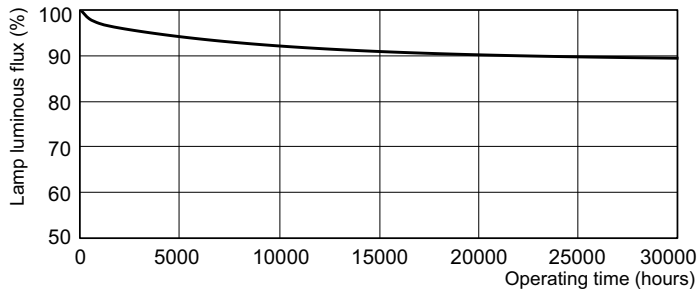

MASTER TL-D Super 80

Lifetime

Lumen Maintenance Diagram - MASTER TL-D Super 80 36W/830 1SL/25