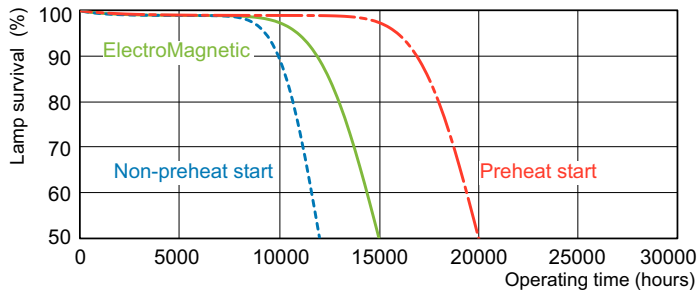

Lifetime

Life Expectancy Diagram - MASTER TL-D Super 80 36W/830 1SL/25

Life Expectancy Diagram - MASTER TL-D Super 80 36W/830 1SL/25