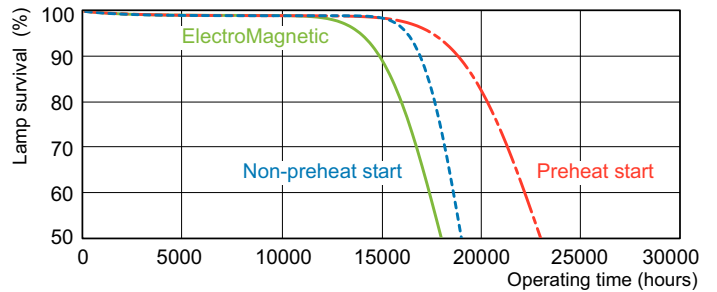

Lifetime

Life Expectancy Diagram - MASTER TL-D Super 80 36W/830 1SL/25

Life Expectancy Diagram - MASTER TL-D Super 80 36W/830 1SL/25