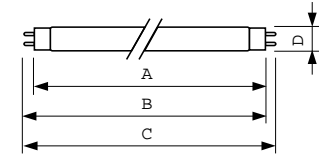

MASTER TL-D Super 80

Numerator - Quantity Per Pack	1
Numerator - Packs per outer box	25
Material number (12NC)	927921083023
Full product name	MASTER TL-D Super 80 36W/830 1SL/25

EAN/UPC - Case	8711500631961

Dimensional drawing

Product	D (max)	A (max)	B (max)	B (min)	C (max)
MASTER TL-D Super 80 36W/830 1SL/25	28 mm	1,199.4 mm	1,206.5 mm	1,204.1 mm	1,213.6 mm