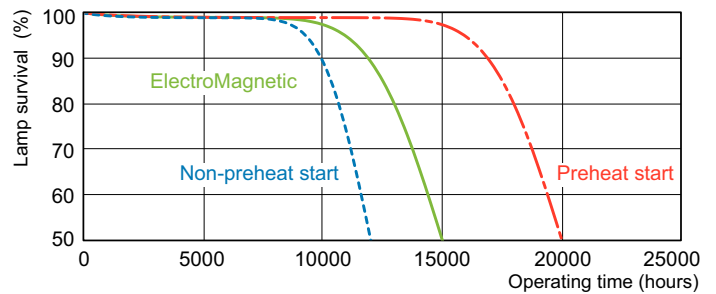

Lifetime

Life Expectancy Diagram - MASTER TL-D 90 De Luxe 36W/952 SLV/10

Life Expectancy Diagram - MASTER TL-D 90 De Luxe 36W/952 SLV/10