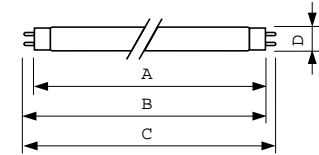

### Product data

<b>General Information</b>		<b>Lamp Current (Nom)</b> 0.440 A	
Cap-Base	G13 [Medium Bi-Pin Fluorescent]	<b>Controls and Dimming</b>	
Flux measurement reference	Sphere	Dimmable	Yes
<b>Light Technical</b>		<b>Mechanical and Housing</b>	
Color Code	952	Bulb Shape	T8 [26 mm (T8)]
Luminous Flux	2,850 lumen	<b>Approval and Application</b>	
Color Designation	Daylight	Mercury (Hg) Content (Nom)	1.7 mg
Chromaticity Coordinate X (Nom)	0.34	Energy Consumption kWh/1000 h	37 kWh
Chromaticity Coordinate Y (Nom)	0.351	EPREL Registration Number	423,525
Correlated Color Temperature (Nom)	5200 K	<b>Product Data</b>	
Luminous Efficacy (rated) (Nom)	77.4 lm/W	Full product code	871150088860025
Color rendering index (CRI)	92	Order product name	MASTER TL-D 90 De Luxe 36W/952 SLV/10
<b>Operating and Electrical</b>			
Power Consumption	36.8 W		

## Dimensional drawing

Product	D (max)	A (max)	B (max)	B (min)	C (max)
MASTER TL-D 90 De Luxe 36W/952 SLV/10	28 mm	1,199.4 mm	1,206.5 mm	1,204.1 mm	1,213.6 mm