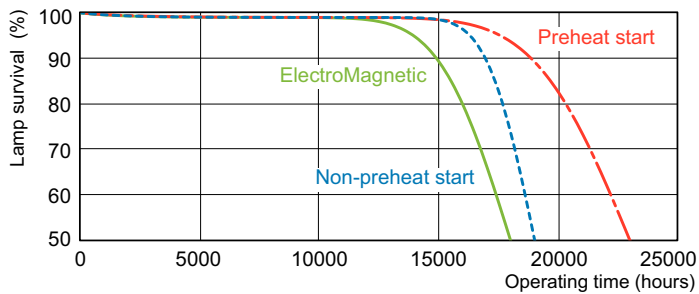

Lifetime

Life Expectancy Diagram - MASTER TL-D 90 De Luxe 36W/952 SLV/10

Life Expectancy Diagram - MASTER TL-D 90 De Luxe 36W/952 SLV/10