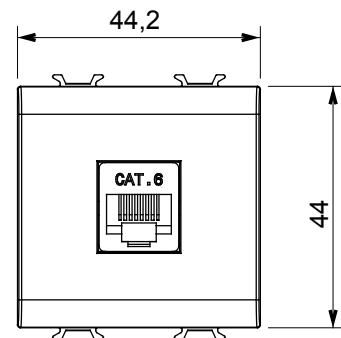

Product Data Sheet

GW14435

CHORUSMART - Domestic range

Wide range of control devices, sockets for power supply (conforming to national and international standards) signal pick-up, climate control, comfort management, technical alarm signalling and emergency lighting management. The ChoruSmart modular devices are available in five colours, glossy white, satin white, natural beige, satin black and lacquered titanium and in various sizes from 1/2, 1, 2 and 3 modules. Thanks to the mounting supports for rectangular, square and round boxes, endless combinations can be created with the ChoruSmart range of plates.

Category	Data socket	Description	RJ45
Colour	Glossy Titanium	Use category	6
Cables	UTP	Connection	Toolless
Number pairs	4	Standard	EN 60603-7-4
No. modules	2	Electrocod	3722
Material	Technopolymer		

DIMENSIONAL