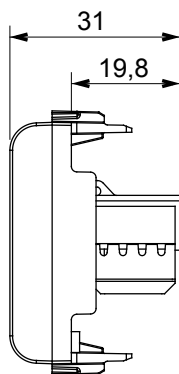

Product Data Sheet

GW14435

CHORUSMART - Domestic range

Wide range of control devices, sockets for power supply (conforming to national and international standards) signal pick-up, climate control, comfort management, technical alarm signalling and emergency lighting management. The ChoruSmart modular devices are available in five colours, glossy white, satin white, natural beige, satin black and lacquered titanium and in various sizes from 1/2, 1, 2 and 3 modules. Thanks to the mounting supports for rectangular, square and round boxes, endless combinations can be created with the ChoruSmart range of plates.

Category	Data socket	Description	RJ45
Colour	Glossy Titanium	Use category	6
Cables	UTP	Connection	Toolless
Number pairs	4	Standard	EN 60603-7-4
No. modules	2	Electrocod	3722
Material	Technopolymer		

DIMENSIONAL