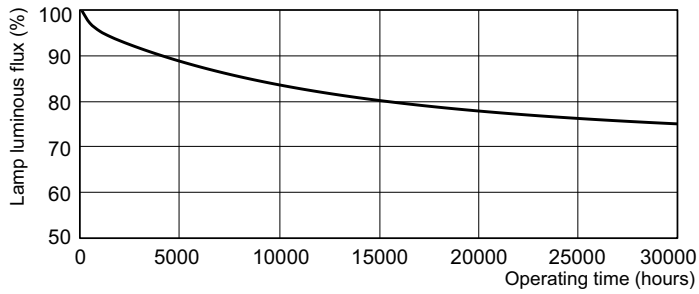

MASTER TL-D 90 Graphica

Lifetime

Lumen Maintenance Diagram - MASTER TL-D 90 Graphica 36W/952 SLV/10