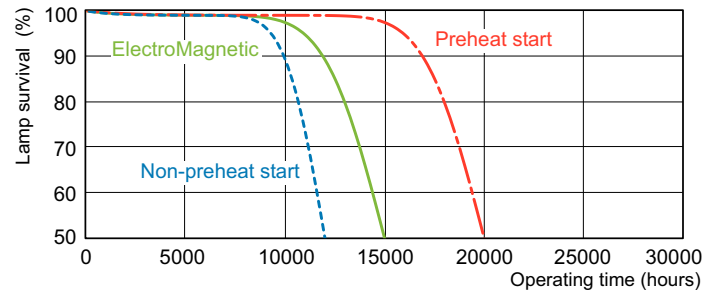

Photometric data

Spectral Power Distribution Colour - MASTER TL-D 90 Graphica 36W/952 SLV/10

Lifetime

Life Expectancy Diagram - MASTER TL-D 90 Graphica 36W/952 SLV/10

Life Expectancy Diagram - MASTER TL-D 90 Graphica 36W/952 SLV/10