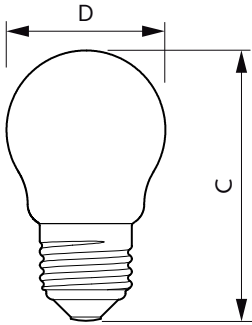

Classic filament LED candles and lusters

Energy Consumption kWh/1000 h	5 kWh
EPREL Registration Number	387410
Product Data	
Full product code	871869680973000
Order product name	Classic LEDLuster ND 4.3-40W E27 827 P45 CL
EAN/UPC - Product	8718696809730

Order code	929001890502
Numerator - Quantity Per Pack	1
Numerator - Packs per outer box	10
Material Nr. (12NC)	929001890502
Net Weight (Piece)	0.014 kg

Dimensional drawing

Candle P45 4.3-40W 470lm 2700K E27 ND

Product	D	C
Classic LEDLuster ND 4.3-40W E27 827 P45 CL	45 mm	82 mm