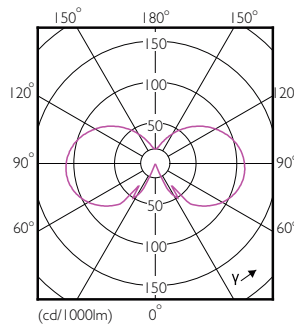

Photometric data

LEDCandle CLA 4.3-40W E14 B35 Clear 827 ND