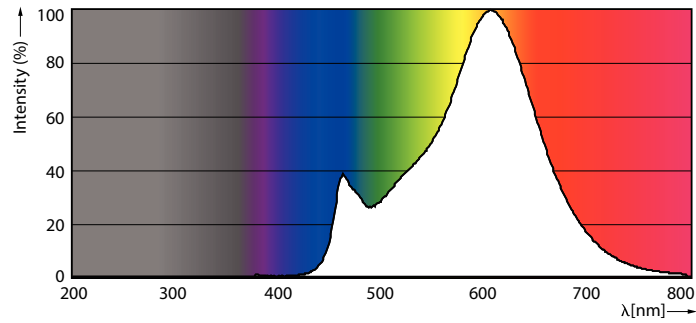

Photometric data

LEDCandle CLA 4.3-40W E14 B35 Clear 827 ND