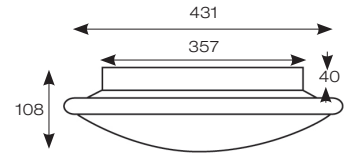

# Eclipse MultiLED CCT

- LED wall/ceiling luminaire with adjustable power and light output option suitable for education and commercial applications and ancillary areas
- One product with integral driver dip-switch
- Internal CCT selector switch allows the installer to choose the CCT between 3000K, 4000K and 6500K
- Corridor function options available for effective reduction in energy consumption
- Spun aluminium base with dished opal Visiluxe diffuser
- BESA box fixing versatile mounting options
- Option of white, chrome or satin chrome housing

**OCTO**  
Option Available

Powered by  
**CASAMBI**

INPUT	HERTZ	TEMP	LIFETIME (HRS)	CRI	SDCM	BEAM ANGLE	CLASS	IP	IK
230V	50/60Hz	-10°C to 25°C	L70 54,000	Ra 80	6	110°	1	IP20	IK08

CODE	DESCRIPTION	WATTAGE	CCT	LUMENS	LM/W	TRADE
<b>AECLED/W/CCT</b>	CCT Selectable - White			1193lm (4000K - 11W)	108lm (4000K - 11W)	<b>£157.00</b>
<b>AECLED/CH/CCT</b>	CCT Selectable - Chrome	11W/14W/25W	3000K/4000K/6500K	1493lm (4000K - 14W)	107lm (4000K - 14W)	<b>£174.00</b>
<b>AECLED/SC/CCT</b>	CCT Selectable - Satin Chrome			2846lm (4000K - 25W)	114lm (4000K - 25W)	<b>£174.00</b>