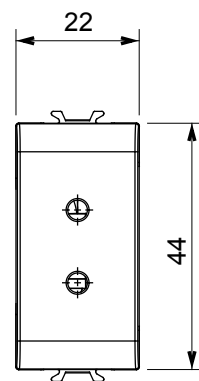

Product Data Sheet

GW13451

CHORUSMART - domestic range

Wide range of control devices, sockets for power supply (conforming to national and international standards) signal pick-up, climate control, comfort management, technical alarm signalling and emergency lighting management. The ChoruSmart modular devices are available in five colours, glossy white, satin white, natural beige, satin black and lacquered titanium and in various sizes from 1/2, 1, 2 and 3 modules. Thanks to the mounting supports for rectangular, square and round boxes, endless combinations can be created with the ChoruSmart range of plates.

Category	SELV socket	Description	2P - 6A - 24V
Colour	Natural satin beige	For plug pins	Ø 3 mm
No. modules	1	Electrocod	0131
Material	Technopolymer		

DIMENSIONAL

STANDARDS/APPROVALS