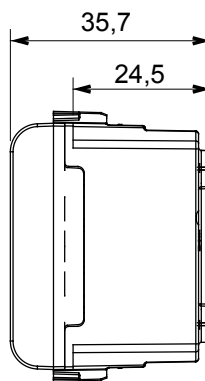

Product Data Sheet

GW13451

CHORUSMART - domestic range

Wide range of control devices, sockets for power supply (conforming to national and international standards) signal pick-up, climate control, comfort management, technical alarm signalling and emergency lighting management. The ChoruSmart modular devices are available in five colours, glossy white, satin white, natural beige, satin black and lacquered titanium and in various sizes from 1/2, 1, 2 and 3 modules. Thanks to the mounting supports for rectangular, square and round boxes, endless combinations can be created with the ChoruSmart range of plates.

Category	SELV socket	Description	2P - 6A - 24V
Colour	Natural satin beige	For plug pins	Ø 3 mm
No. modules	1	Electrocod	0131
Material	Technopolymer		

DIMENSIONAL

STANDARDS/APPROVALS