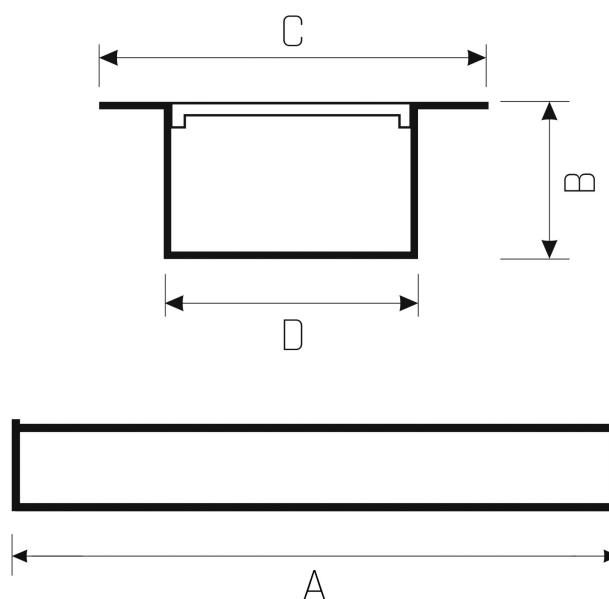

Power	30 W	Voltage	230 V
Colour temperature	4000 K	Colour of light	Neutral white
Beam angle	110 °	Degree of protection (IP)	IP20

Technical data

Code	WQJP05854
Power	30 W
Nominal current	167.4 mA
Voltage	230 V
Energy consumption	30 kWh/1000h
Frequency	50HZ Hz
Protection class	II
Power supply included	+
Manufacturer of power supply	OSRAM
Power factor	0.93
Useful luminous flux*	4350 lm (360°)
Luminous flux**	2800 lm (360°)
Lamp efficacy	145 lm/W
Colour temperature	4000 K
Colour of light	Neutral white
Beam angle	110 °
RA	80
Light source included	+
Producer of LED diodes	SPECTRUM
Uniformity of color SDCM max	3
Dimmable	1-10V
Working temperature range	-20/+40 °
Lifespan	50000 h
Housing material	Aluminum
Degree of protection (IP)	IP20
Colour	White
Dimension (AxBxC)	44x1150x35 mm
Mounting hole	1140x33,5 mm
For use	Inside
Assembly method	Recessed
Application	Inside
Made in	PL