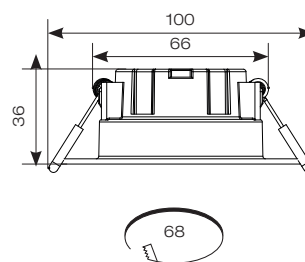

# Ergo Eco Fixed Downlight

- Compact polycarbonate LED downlight suitable for residential applications
- IP44 rating as standard allows for a range of installation applications
- Low profile design with integral driver with loop-in, loop-out terminals for ease and speed of installation
- Supplied pre-wired with 200mm of cable
- Triac dimmable as standard

INPUT	HERTZ	TEMP	LIFETIME (HRS)	CRI	SDCM	BEAM ANGLE	CLASS	IP
220/240V	50/60Hz	-20°C - 40°C	L70 25,000	Ra 80	6	40°	2	IP44

CODE	DESCRIPTION	WATTAGE	CCT	LUMENS	LM/W	UGR	TRADE
AERGO/WW	Warm White		3000K	590lm	118lm	26	£10.95
AERGO/CW	Cool White	5W	4000K	590lm	118lm	26	£10.95
AERGO/DL	Daylight		6500K	600lm	120lm	26	£10.95