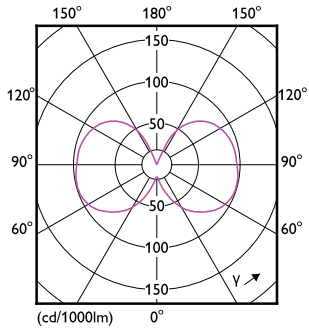

CorePro LEDcapsule LV

Photometric data

Light Distribution Diagram - CorePro LEDcapsuleLV 2.4-28W G4micro 827