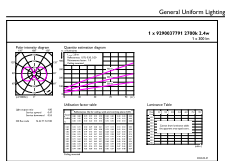

Photometric data

General uniform lighting - CorePro LEDcapsuleLV 2.4-28W G4micro 827

Spectral Power Distribution Colour - CorePro LEDcapsuleLV 2.4-28W G4micro 827