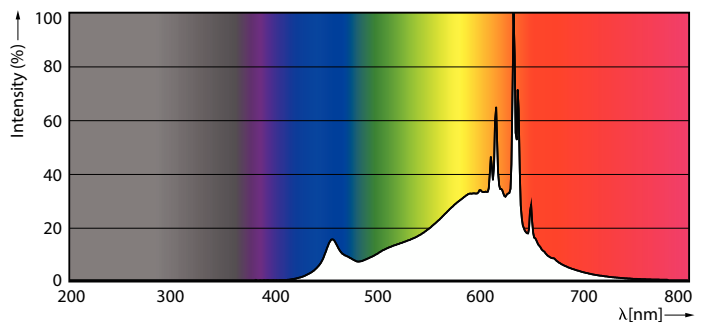

General uniform lighting - CorePro LEDcapsuleLV 2.4-28W G4micro 827

Spectral Power Distribution Colour - CorePro LEDcapsuleLV 2.4-28W G4micro 827