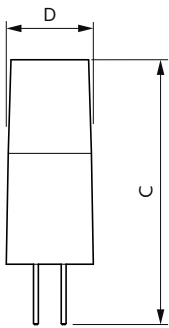

## Dimensional drawing

Product	D	C
CorePro LEDcapsuleLV 2.4-28W G4micro 827	12 mm	38 mm